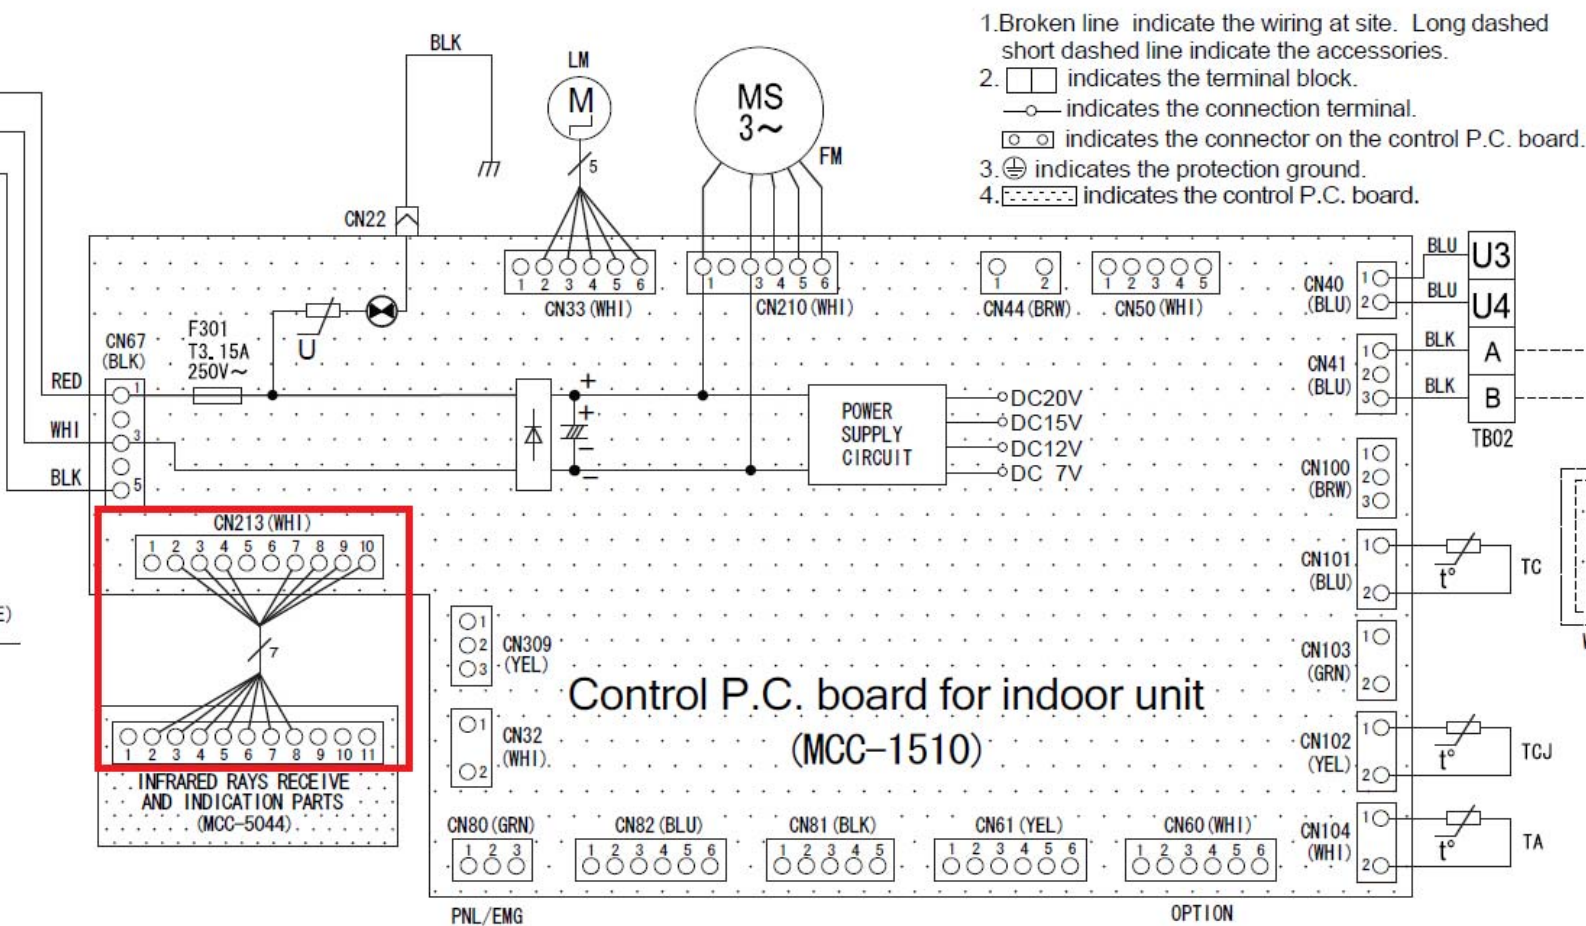

**Connection cable
pc-board --> IR-receiver:**

Art.No. 1111071201SS