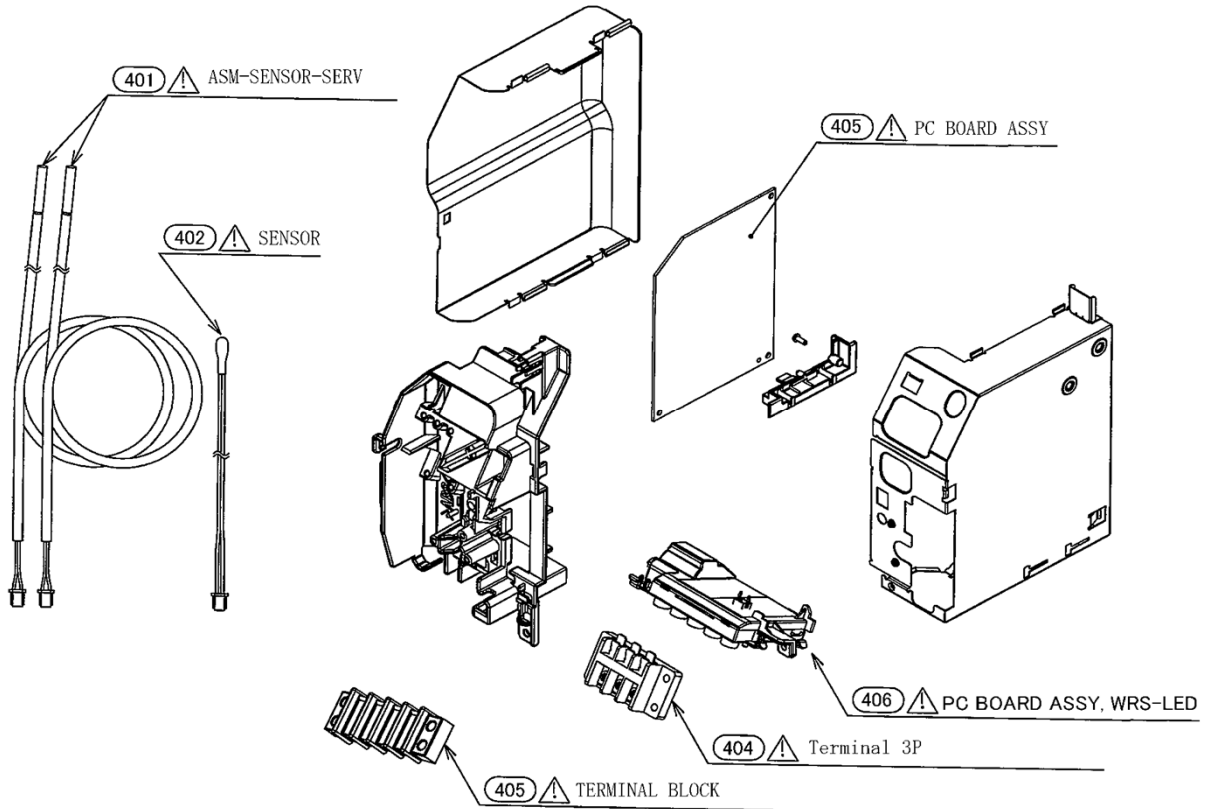

Electric Parts

⚠ CAUTION

For orders of the service parts for High Wall type air conditioners, please check the service parts on Web site of [TOSHIBA CARRIER THAILAND CO., Ltd.], and then place an order for parts to (TOSHIBA CARRIER THAILAND CO., Ltd.).

Location No.	Part No.	Description	Location No.	Part No.	Description
401	43T50304	SENSOR;HEAT EXCHANGER	404	43T60079	TERMINAL BLOCK
402	43T69320	TEMPERATURE SENSOR	405	43T69979	PC BOARD ASSY
403	43T60047	TERMINAL	406	43T69084	PC BOARD ASSY, WRS-LED