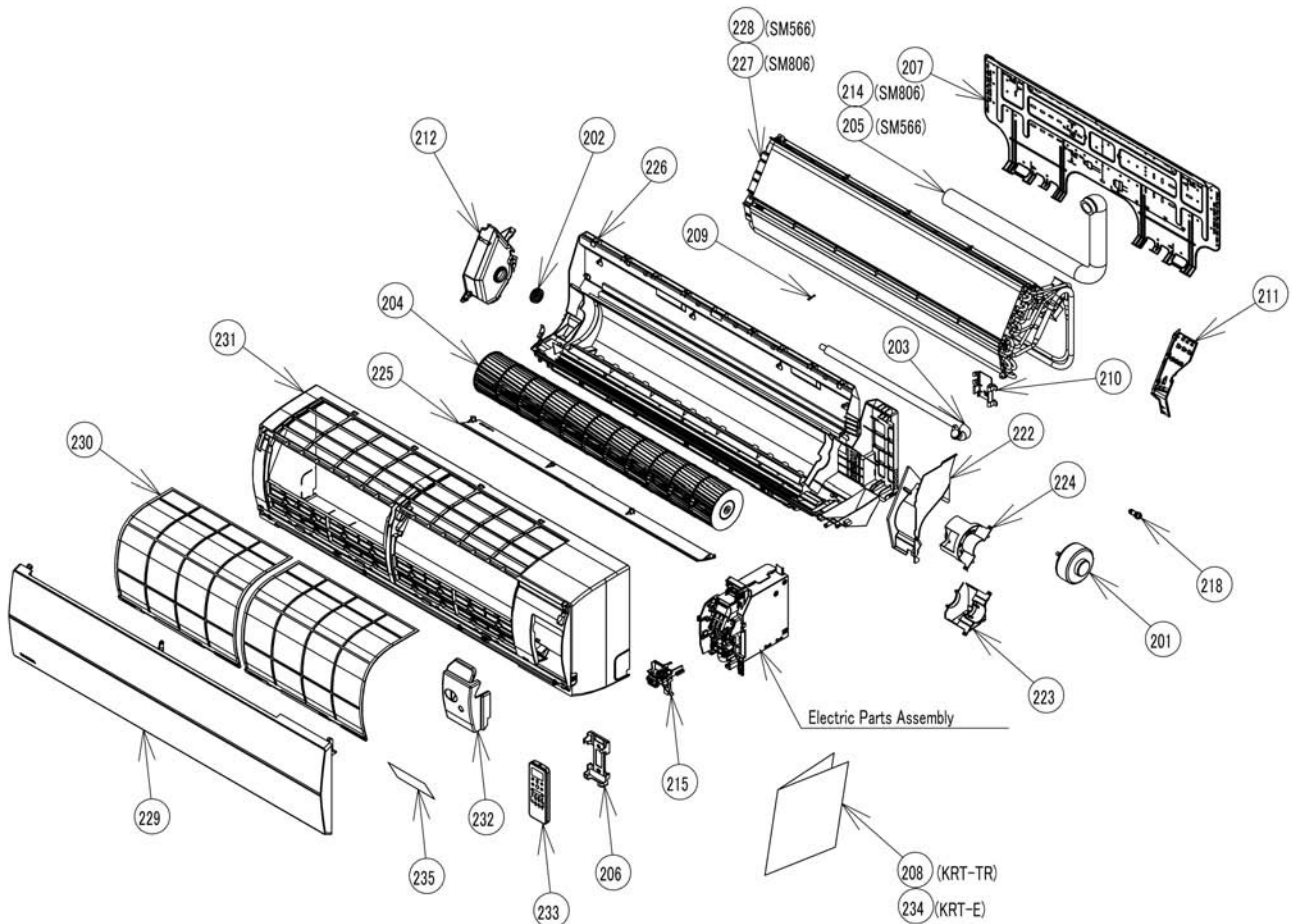

13. EXPLODED VIEWS AND PARTS LIST

High Wall Type

Model: RAV-SM566KRT-E(TR), RAV-SM806KRT-E(TR)

⚠ CAUTION

For orders of the service parts for High Wall type air conditioners, please check the service parts on Web site of [TOSHIBA CARRIER THAILAND CO., Ltd.], and then place an order for parts to (TOSHIBA CARRIER THAILAND CO., Ltd.).

Location No.	Part No.	Description	Location No.	Part No.	Description
201	43T21032	MOTOR, FAN	222	43T39026	BAND, MOTOR, LEFT
202	43T22312	BEARING ASSY, MOLD	223	43T39023	BAND, MOTOR, RIGHT DOWN
203	43T70313	HOSE, DRAIN	224	43T39022	BAND, MOTOR, RIGHT UP
204	43T20016	FAN, ASSY, CROSS FLOW	225	43T09040	LOUVER, HORIZONTAL
205	43T49010	PIPE, SHIELD (FOR RAV-SM566KRT-E,-TR)	226	43T03020	BODY, ASSY, BACK
206	43T83003	HOLDER, REMOTE CONTROL	227	43T44476	EVAPORATOR, ASSY (FOR RAV-SM806KRT-E,-TR)
207	43T82011	PLATE, INSTALLATION	228	43T44477	EVAPORATOR, ASSY (FOR RAV-SM566KRT-E,-TR)
208	43T85527	OWNER'S MANUAL (FOR RAV-SM566,806KRT-TR)	229	43T09439	GRILLE OF AIR INLET ASSY
209	43T19333	HOLDER, SENSOR	230	43T80019	AIR FILTER
210	43T49043	HOLDER, PIPE	231	43T00057	PANEL ASSY
211	43T39024	DRAIN GUIDE	232	43T62031	COVER, TERMINAL
212	43T22011	BEARING, BASE	233	43T66304	REMOCON-WRS
214	43T49045	PIPE, SHIELD (FOR RAV-SM806KRT-E,-TR)	234	43T85526	OWNER'S MANUAL (FOR RAV-SM566,806KRT-E)
215	43T62032	CLAMP BASE ASSY	235	43T15002	DISPLAY
218	43T79313	CAP, DRAIN		43T21397	Louver Motor

Location No.	Part No.	Description	Location No.	Part No.	Description
401	43T50304	SENSOR;HEAT EXCHANGER	404	43T60079	TERMINAL BLOCK
402	43T69320	TEMPERATURE SENSOR	405	43T69979	PC BOARD ASSY
403	43T60047	TERMINAL	406	43T69084	PC BOARD ASSY, WRS-LED