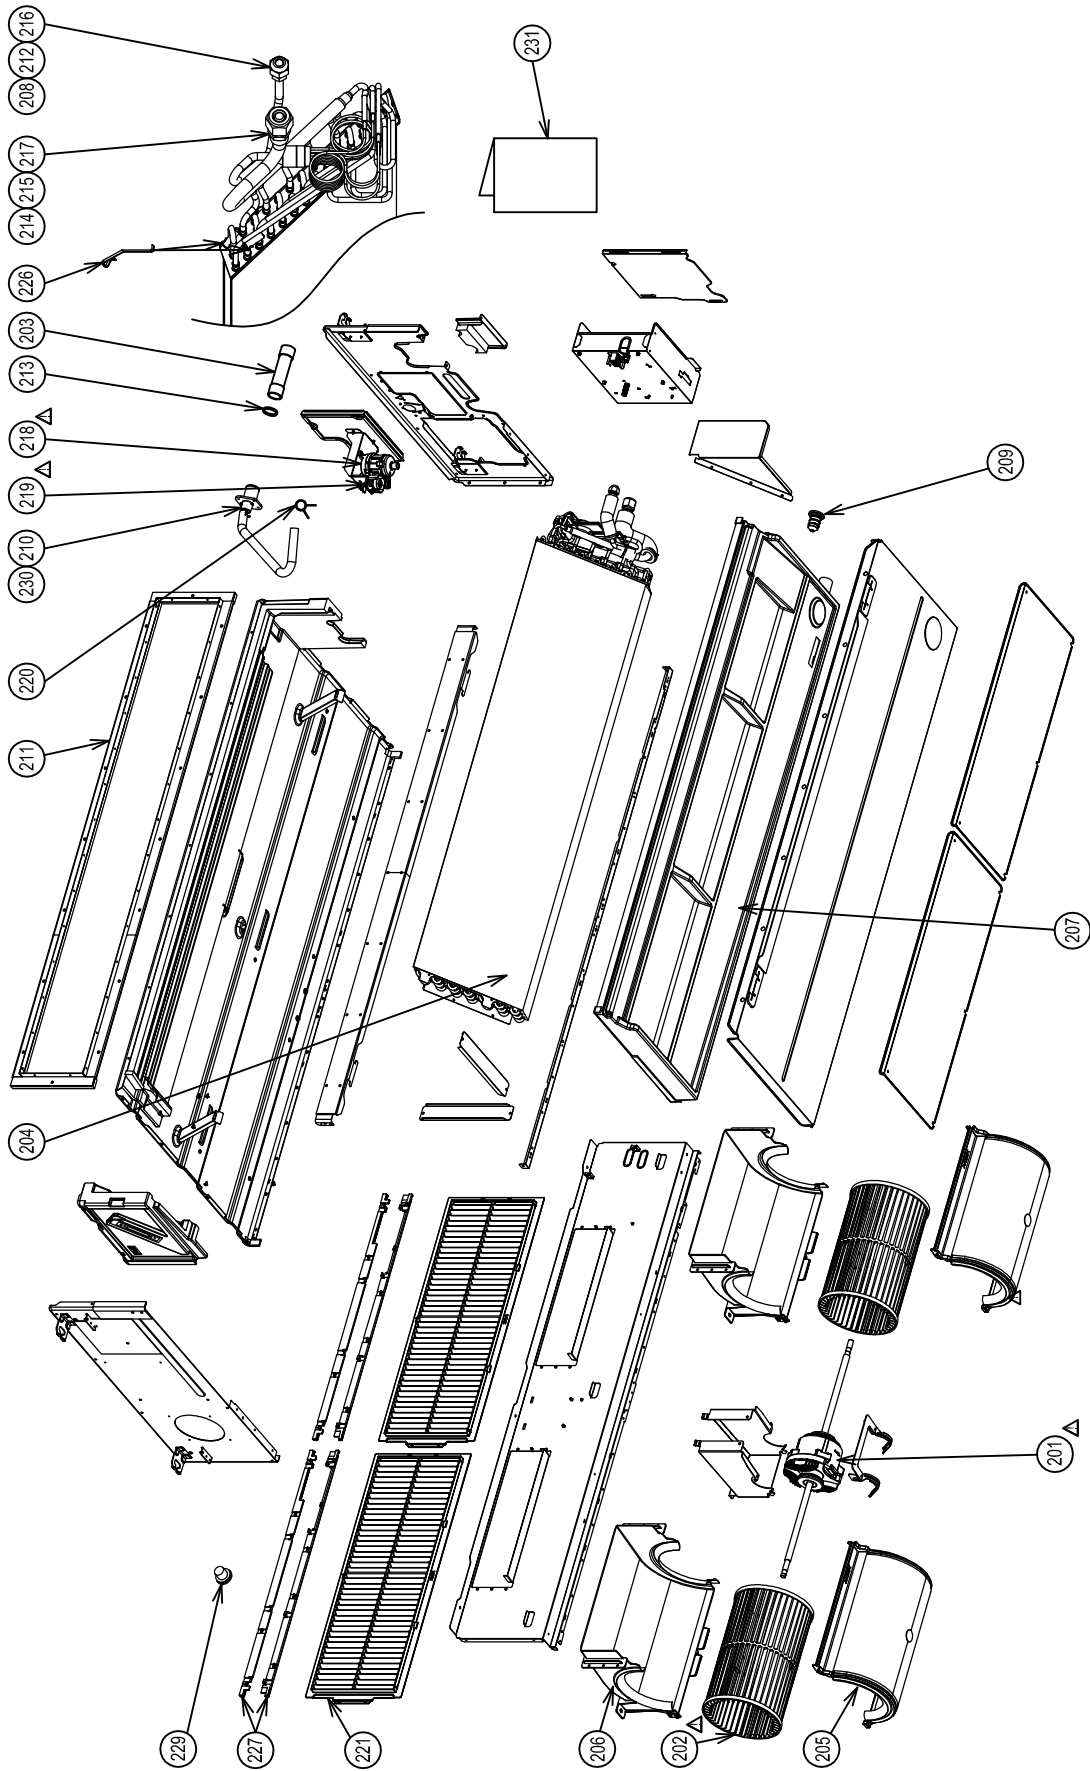

11-7. RAV-SM1106BTP-TR, RAV-SM1406BTP-TR, RAV-SM1606BTP-TR

Location No.	Parts No.	Description	Model Name RAV-		
			SM1106BTP-TR	SM1406BTP-TR	SM1606BTP-TR
201	43T21446	MOTOR, FAN	1	1	1
202	43T20339	FAN, MULTI BLADE	2	2	2
203	43T70315	HOSE, DRAIN	1	1	1
204	43T44521	REFRIGERATION CYCLE ASSY	1	1	1
205	43T22336	CASE, FAN, LOWER	2	2	2
206	43T22338	CASE, FAN, UPPER	2	2	2
207	43T72319	PAN ASSY, DRAIN	1	1	1
208	43T82318	SOCKET	1	1	1
209	43T79321	CAP, DRAIN	1	1	1
210	43T70319	HOSE, DRAIN	1	1	1
211	43T39358	FLANGE	1	1	1
212	43T47332	BONNET, 9.52 DIA	1	1	1
213	43T83311	BAND, HOSE	1	1	1
214	43T82321	SOCKET	1	1	1
215	43T97314	NUT, FLARE, 5/8 IN	1	1	1
216	43T97312	NUT, FLARE, 3/8 IN	1	1	1
217	43T47334	BONNET; 15.88 DIA.	1	1	1
218	43T77301	PUMP ASSY	1	1	1
219	43T51312	SWITCH, FLOAT	1	1	1
220	43T83307	BAND, HOSE	1	1	1
221	43T80340	AIR FILTER	2	2	2
226	43T19333	HOLDER, SENSOR	2	2	2
227	43T82331	RAIL, FILTER ASSY	1	1	1
229	43T82323	FILTER, STOPPER	1	1	1
231	43T85561	OWNER'S MANUAL	1	1	1