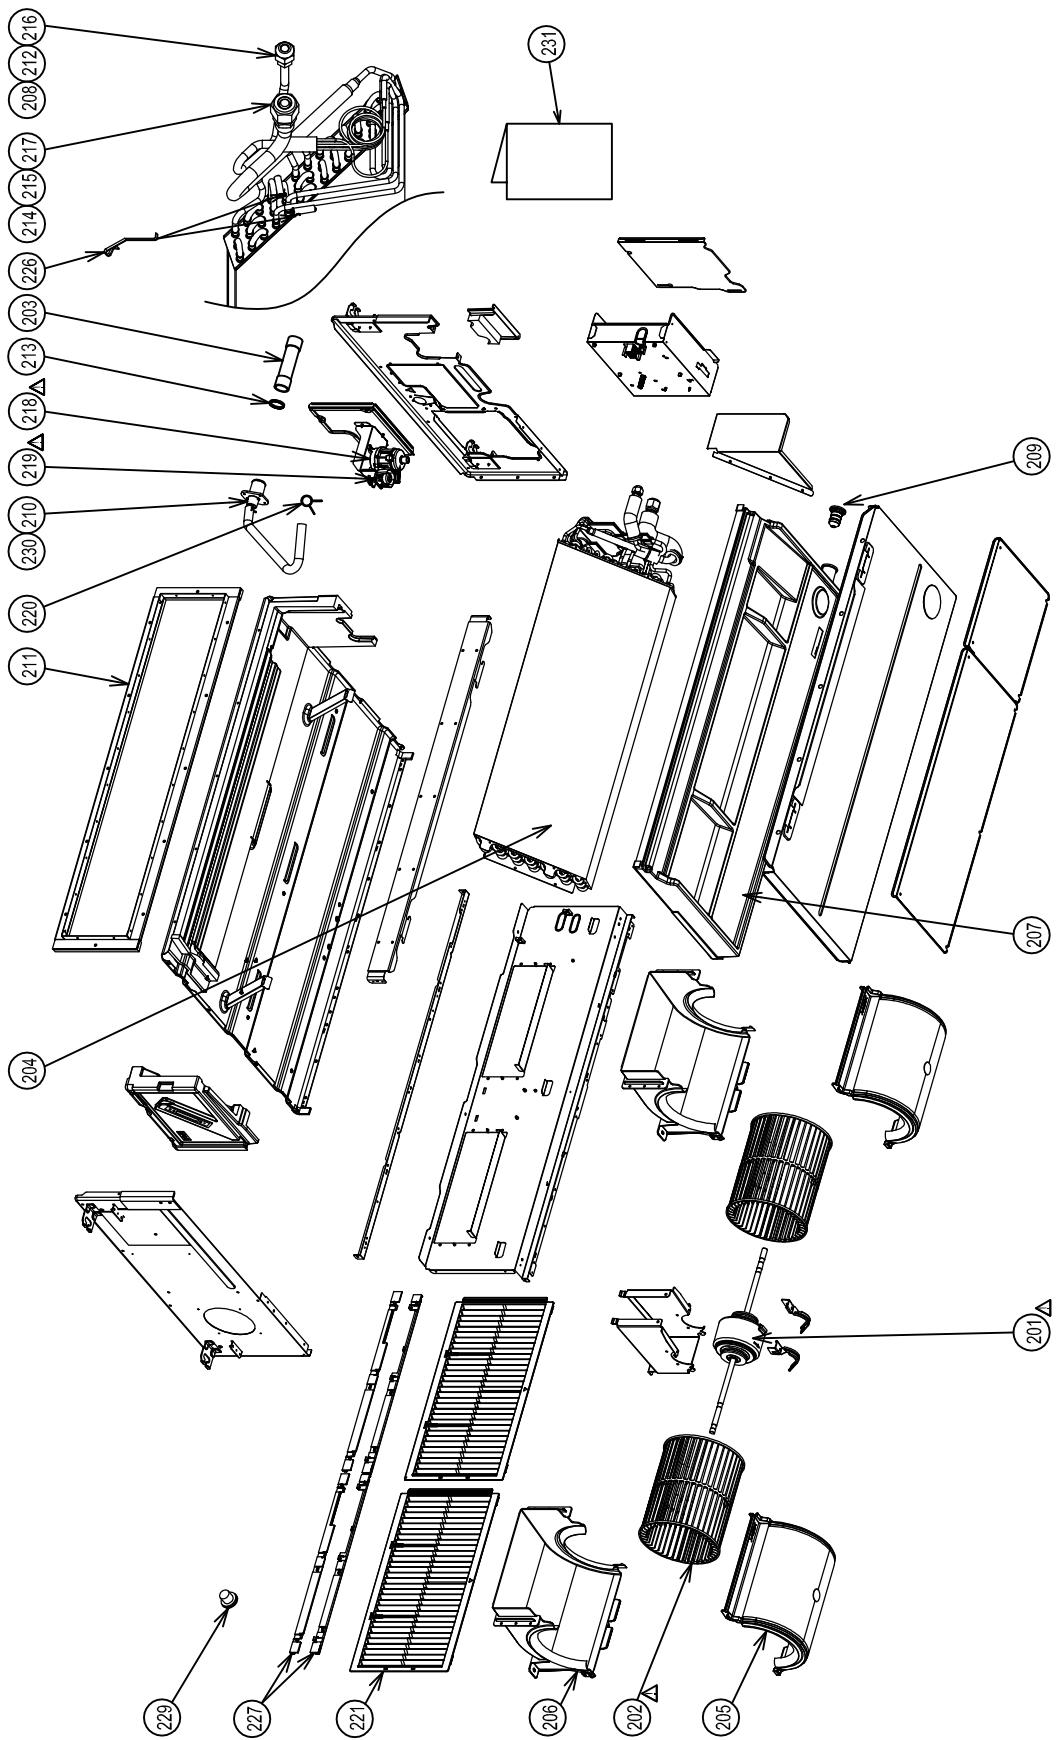

11. EXPLODED VIEWS AND PARTS LIST

11-1. RAV-SM406BTP-E(E1), RAV-SM456BTP-E(E1), RAV-SM566BTP-E(E1), RAV-SM566BTP-E(E1)

Location No.	Parts No.	Description	Model Name RAV-		
			SM406BTP-E(E1)	SM456BTP-E(E1)	SM566BTP-E(E1)
201	43T21448	MOTOR, FAN	1	1	1
202	43T20340	FAN, MULTI BLADE	1	1	1
203	43T70315	HOSE, DRAIN	1	1	1
204	43T44519	REFRIGERATION CYCLE ASSY	1	1	1
205	43T22335	CASE, FAN, LOWER	1	1	1
206	43T22337	CASE, FAN, UPPER	1	1	1
207	43T72317	PAN ASSY, DRAIN	1	1	1
208	43T82319	SOCKET	1	1	1
209	43T79321	CAP, DRAIN	1	1	1
210	43T70319	HOSE,DRAIN	1	1	1
211	43T39356	FLANGE	1	1	1
212	43T47331	BONNET, 6.35 DIA	1	1	1
213	43T83311	BAND, HOSE	1	1	1
214	43T82320	SOCKET	1	1	1
215	43T97317	NUT, FLARE, 1/2 IN	1	1	1
216	43T97311	NUT, FLARE, 1/4 IN	1	1	1
217	43T47333	BONNET, 12.70 DIA	1	1	1
218	43T77301	PUMP ASSY	1	1	1
219	43T51312	SWITCH, FLOAT	1	1	1
220	43T83307	BAND, HOSE	1	1	1
221	43T80340	AIR FILTER	1	1	1
226	43T19333	HOLDER, SENSOR	2	2	2
227	43T82329	RAIL, FILTER ASSY	1	1	1
229	43T82323	FILTER, STOPPER	1	1	1
231	43T85560	OWNER'S MANUAL	1	1	1
232	43T39352	PLATE,WIND	2	2	2

11-2. RAV-SM806BTP-E(E1)

Location No.	Parts No.	Description	Model Name RAV-
			SM806BTP-E(E1)
201	43T21447	MOTOR, FAN	1
202	43T20340	FAN, MULTI BLADE	2
203	43T70315	HOSE, DRAIN	1
204	43T44520	REFRIGERATION CYCLE ASSY	1
205	43T22335	CASE, FAN, LOWER	2
206	43T22337	CASE, FAN, UPPER	2
207	43T72318	PAN ASSY, DRAIN	1
208	43T82318	SOCKET	1
209	43T79321	CAP, DRAIN	1
210	43T70319	HOSE, DRAIN	1
211	43T39357	FLANGE	1
212	43T47332	BONNET, 9.52 DIA	1
213	43T83311	BAND, HOSE	1
214	43T82321	SOCKET	1
215	43T97314	NUT, FLARE, 5/8 IN	1
216	43T97312	NUT, FLARE, 3/8 IN	1
217	43T47334	BONNET; 15.88 DIA.	1
218	43T77301	PUMP ASSY	1
219	43T51312	SWITCH, FLOAT	1
220	43T83307	BAND, HOSE	1
221	43T80341	AIR FILTER	2
226	43T19333	HOLDER, SENSOR	2
227	43T82330	RAIL, FILTER ASSY	1
229	43T82323	FILTER, STOPPER	1
231	43T85560	OWNER'S MANUAL	1