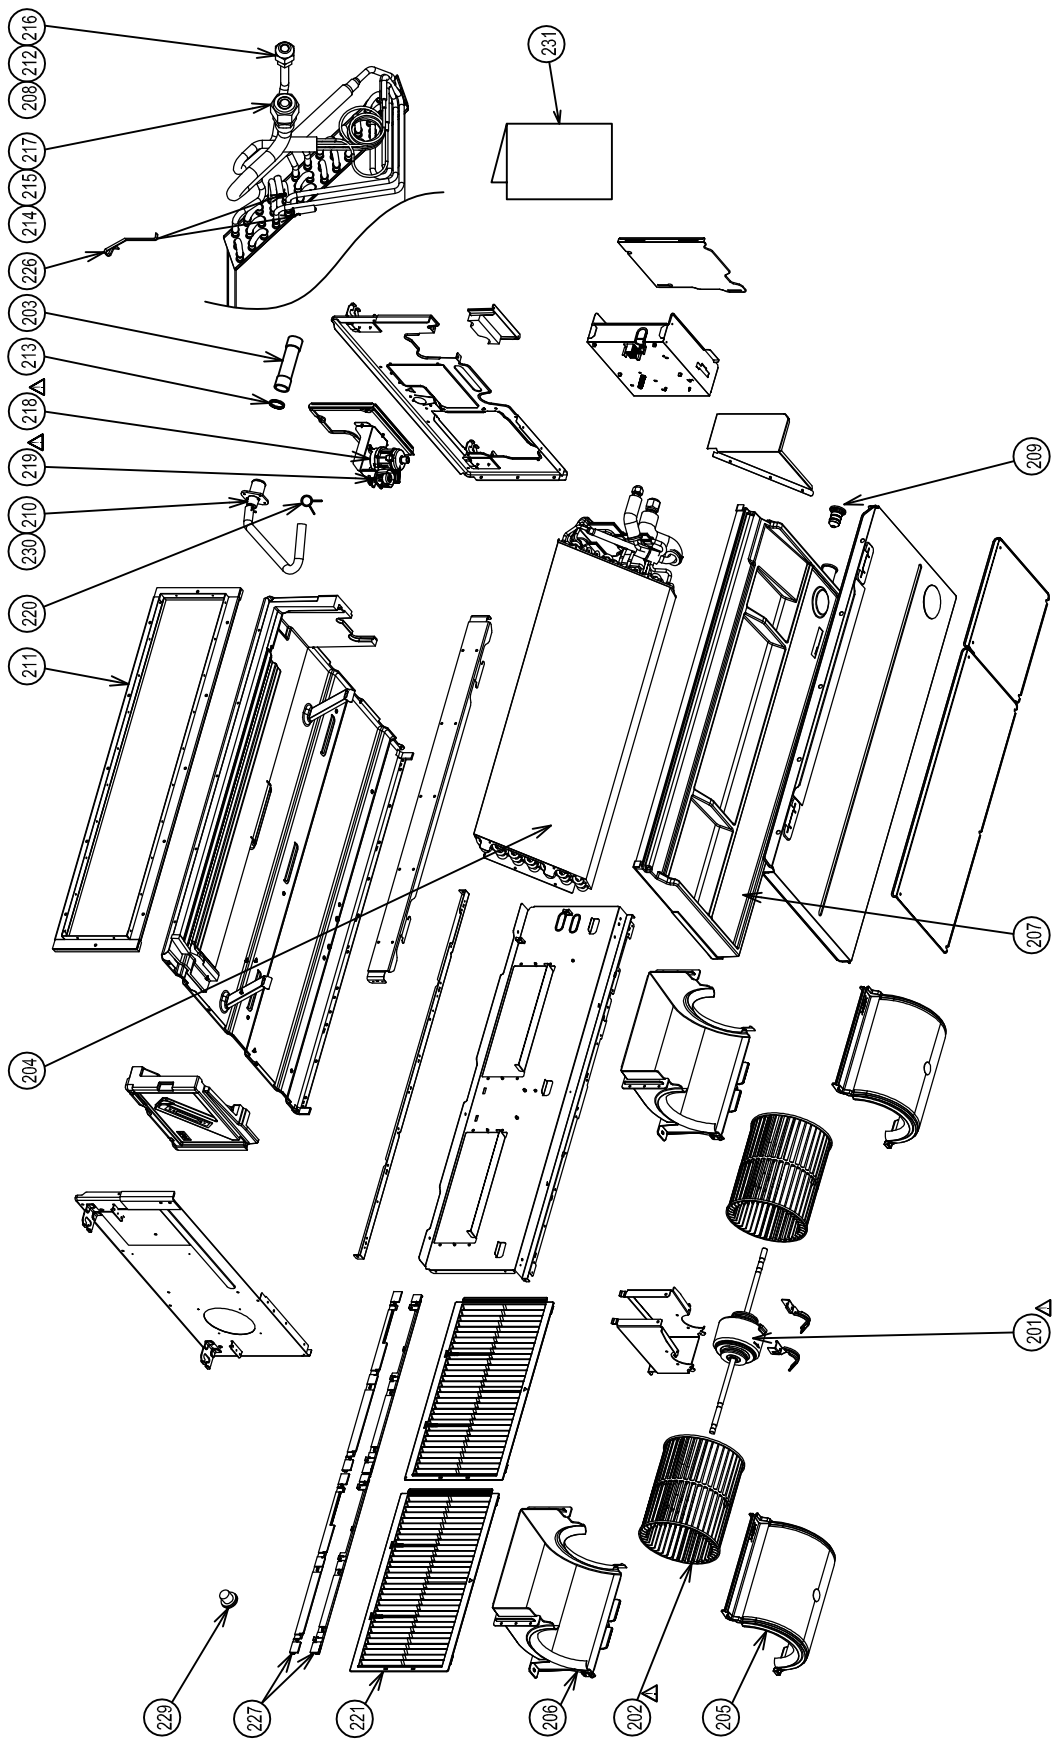

11-4. RAV-SM806BTP-TR

Location No.	Parts No.	Description	Model Name RAV-
			SM806BTP-TR
201	43T21447	MOTOR, FAN	1
202	43T20340	FAN, MULTI BLADE	2
203	43T70315	HOSE, DRAIN	1
204	43T44520	REFRIGERATION CYCLE ASSY	1
205	43T22335	CASE, FAN, LOWER	2
206	43T22337	CASE, FAN, UPPER	2
207	43T72318	PAN ASSY, DRAIN	1
208	43T82318	SOCKET	1
209	43T79321	CAP, DRAIN	1
210	43T70319	HOSE, DRAIN	1
211	43T39357	FLANGE	1
212	43T47332	BONNET, 9.52 DIA	1
213	43T83311	BAND, HOSE	1
214	43T82321	SOCKET	1
215	43T97314	NUT, FLARE, 5/8 IN	1
216	43T97312	NUT, FLARE, 3/8 IN	1
217	43T47334	BONNET; 15.88 DIA.	1
218	43T77301	PUMP ASSY	1
219	43T51312	SWITCH, FLOAT	1
220	43T83307	BAND, HOSE	1
221	43T80341	AIR FILTER	2
226	43T19333	HOLDER, SENSOR	2
227	43T82330	RAIL, FILTER ASSY	1
229	43T82323	FILTER, STOPPER	1
231	43T85561	OWNER'S MANUAL	1