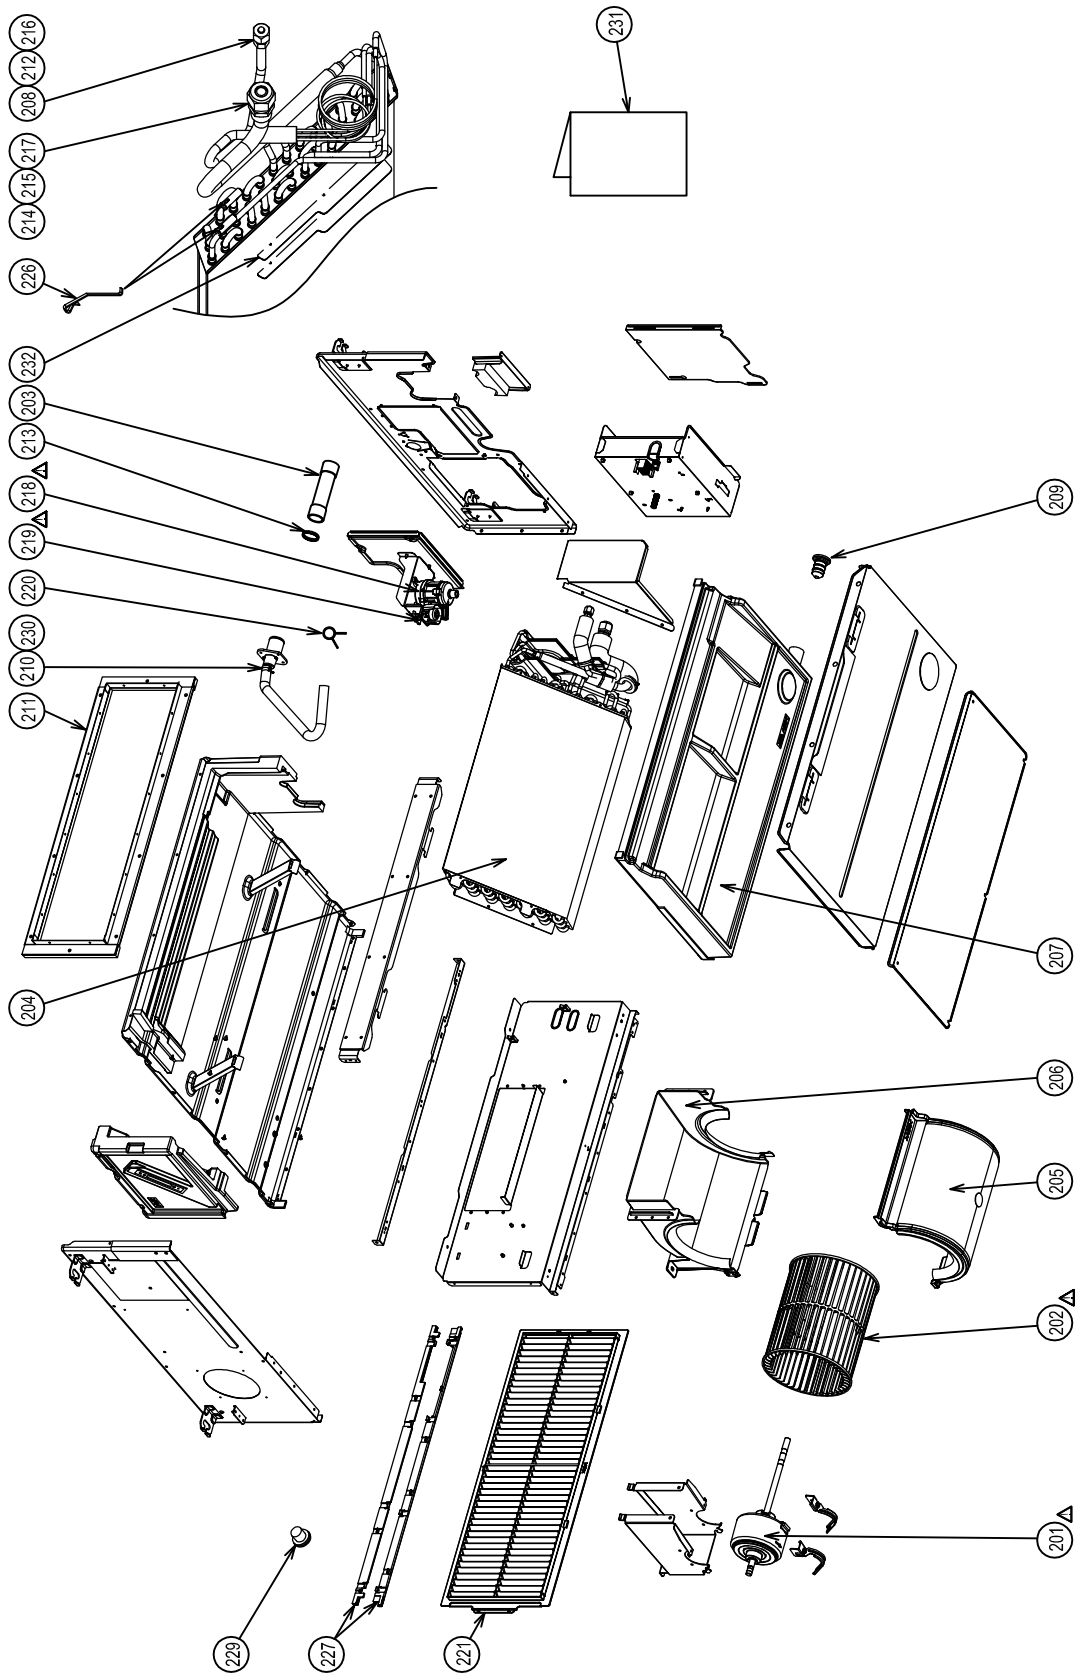

11. EXPLODED VIEWS AND PARTS LIST

11-1. RAV-SM406BTP-E(E1), RAV-SM456BTP-E(E1), RAV-SM566BTP-E(E1), RAV-SM566BTP-E(E1)

Location No.	Parts No.	Description	Model Name RAV-		
			SM406BTP-E(E1)	SM456BTP-E(E1)	SM566BTP-E(E1)
201	43T21448	MOTOR, FAN	1	1	1
202	43T20340	FAN, MULTI BLADE	1	1	1
203	43T70315	HOSE, DRAIN	1	1	1
204	43T44519	REFRIGERATION CYCLE ASSY	1	1	1
205	43T22335	CASE, FAN, LOWER	1	1	1
206	43T22337	CASE, FAN, UPPER	1	1	1
207	43T72317	PAN ASSY, DRAIN	1	1	1
208	43T82319	SOCKET	1	1	1
209	43T79321	CAP, DRAIN	1	1	1
210	43T70319	HOSE,DRAIN	1	1	1
211	43T39356	FLANGE	1	1	1
212	43T47331	BONNET, 6.35 DIA	1	1	1
213	43T83311	BAND, HOSE	1	1	1
214	43T82320	SOCKET	1	1	1
215	43T97317	NUT, FLARE, 1/2 IN	1	1	1
216	43T97311	NUT, FLARE, 1/4 IN	1	1	1
217	43T47333	BONNET, 12.70 DIA	1	1	1
218	43T77301	PUMP ASSY	1	1	1
219	43T51312	SWITCH, FLOAT	1	1	1
220	43T83307	BAND, HOSE	1	1	1
221	43T80340	AIR FILTER	1	1	1
226	43T19333	HOLDER, SENSOR	2	2	2
227	43T82329	RAIL, FILTER ASSY	1	1	1
229	43T82323	FILTER, STOPPER	1	1	1
231	43T85560	OWNER'S MANUAL	1	1	1
232	43T39352	PLATE,WIND	2	2	2

11-2. RAV-SM806BTP-E(E1)

Location No.	Parts No.	Description	Model Name RAV-
			SM806BTP-E(E1)
201	43T21447	MOTOR, FAN	1
202	43T20340	FAN, MULTI BLADE	2
203	43T70315	HOSE, DRAIN	1
204	43T44520	REFRIGERATION CYCLE ASSY	1
205	43T22335	CASE, FAN, LOWER	2
206	43T22337	CASE, FAN, UPPER	2
207	43T72318	PAN ASSY, DRAIN	1
208	43T82318	SOCKET	1
209	43T79321	CAP, DRAIN	1
210	43T70319	HOSE, DRAIN	1
211	43T39357	FLANGE	1
212	43T47332	BONNET, 9.52 DIA	1
213	43T83311	BAND, HOSE	1
214	43T82321	SOCKET	1
215	43T97314	NUT, FLARE, 5/8 IN	1
216	43T97312	NUT, FLARE, 3/8 IN	1
217	43T47334	BONNET; 15.88 DIA.	1
218	43T77301	PUMP ASSY	1
219	43T51312	SWITCH, FLOAT	1
220	43T83307	BAND, HOSE	1
221	43T80341	AIR FILTER	2
226	43T19333	HOLDER, SENSOR	2
227	43T82330	RAIL, FILTER ASSY	1
229	43T82323	FILTER, STOPPER	1
231	43T85560	OWNER'S MANUAL	1