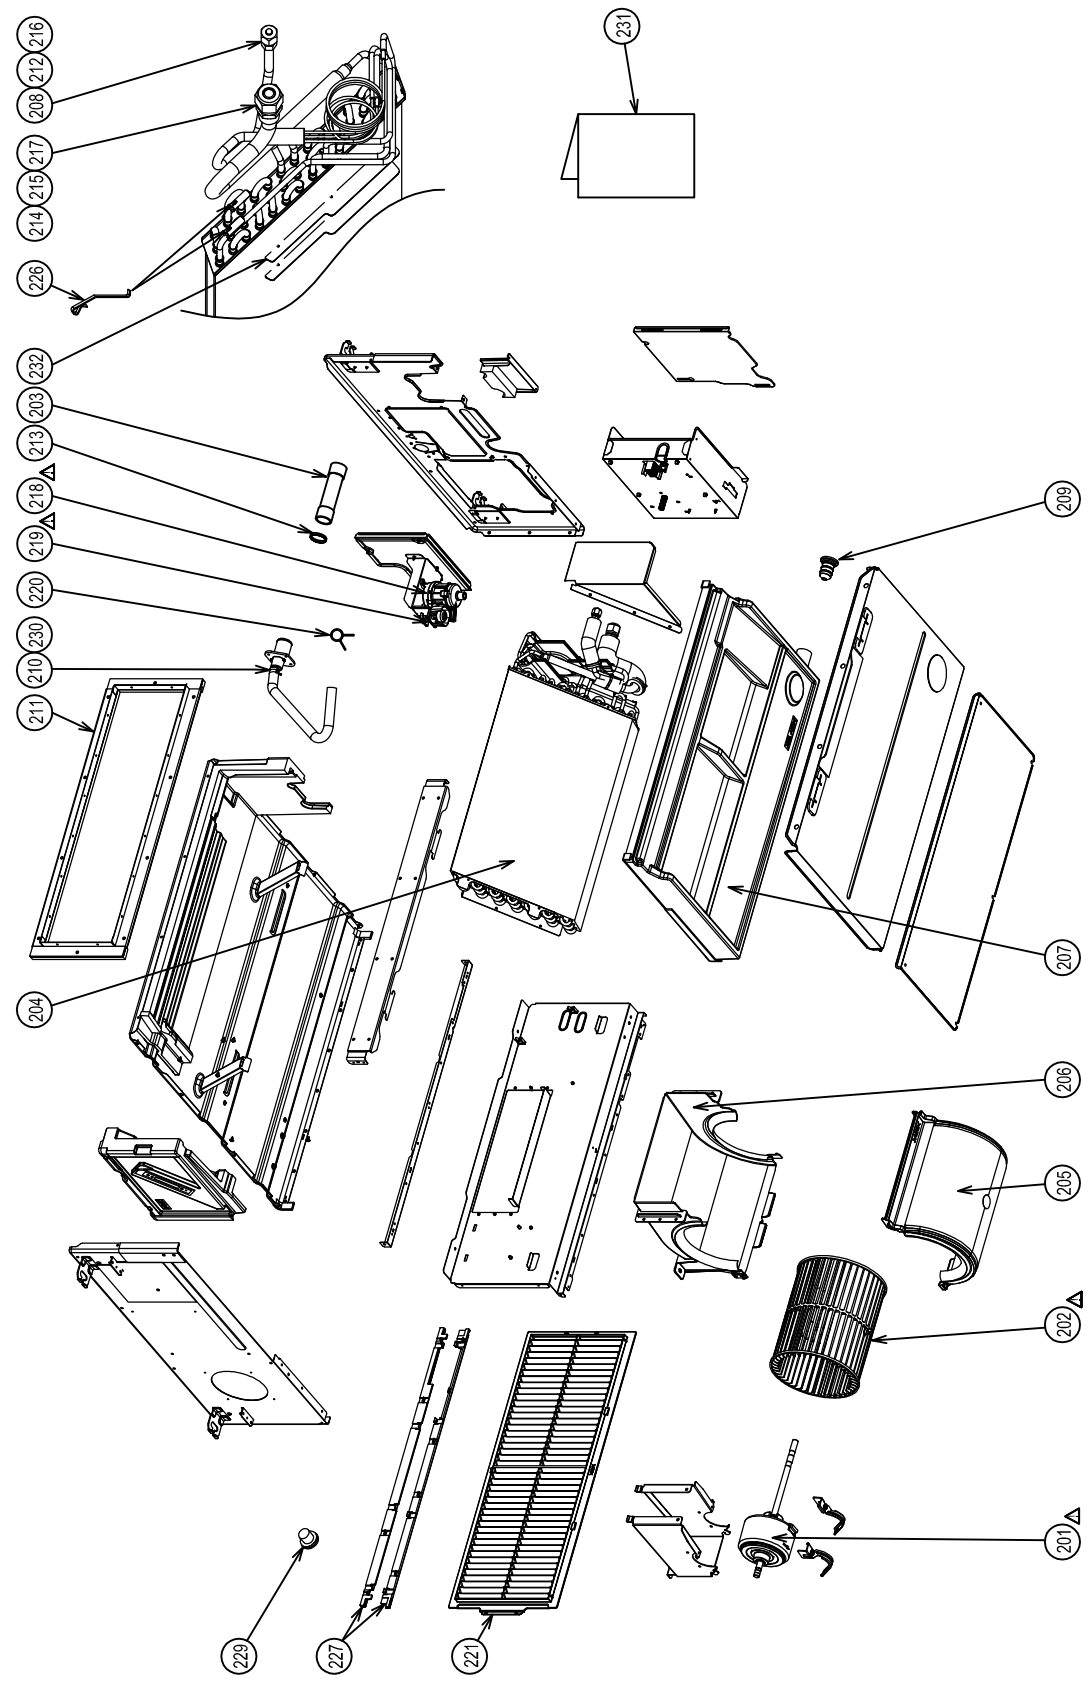

11-3. RAV-SM406BTP-TR, RAV-SM456BTP-TR, RAV-SM566BTP-TR

Location No.	Parts No.	Description	Model Name RAV-		
			SM406BTP-TR	SM456BTP-TR	SM566BTP-TR
201	43T21448	MOTOR, FAN	1	1	1
202	43T20340	FAN, MULTI BLADE	1	1	1
203	43T70315	HOSE, DRAIN	1	1	1
204	43T44519	REFRIGERATION CYCLE ASSY	1	1	1
205	43T22335	CASE, FAN, LOWER	1	1	1
206	43T22337	CASE, FAN, UPPER	1	1	1
207	43T72317	PAN ASSY, DRAIN	1	1	1
208	43T82319	SOCKET	1	1	1
209	43T79321	CAP, DRAIN	1	1	1
210	43T70319	HOSE,DRAIN	1	1	1
211	43T39356	FLANGE	1	1	1
212	43T47331	BONNET, 6.35 DIA	1	1	1
213	43T83311	BAND, HOSE	1	1	1
214	43T82320	SOCKET	1	1	1
215	43T97317	NUT, FLARE, 1/2 IN	1	1	1
216	43T97311	NUT, FLARE, 1/4 IN	1	1	1
217	43T47333	BONNET, 12.70 DIA	1	1	1
218	43T77301	PUMP ASSY	1	1	1
219	43T51312	SWITCH, FLOAT	1	1	1
220	43T83307	BAND, HOSE	1	1	1
221	43T80340	AIR FILTER	1	1	1
226	43T19333	HOLDER, SENSOR	2	2	2
227	43T82329	RAIL, FILTER ASSY	1	1	1
229	43T82323	FILTER, STOPPER	1	1	1
231	43T85561	OWNER'S MANUAL	1	1	1
232	43T39352	PLATE,WIND	2	2	2