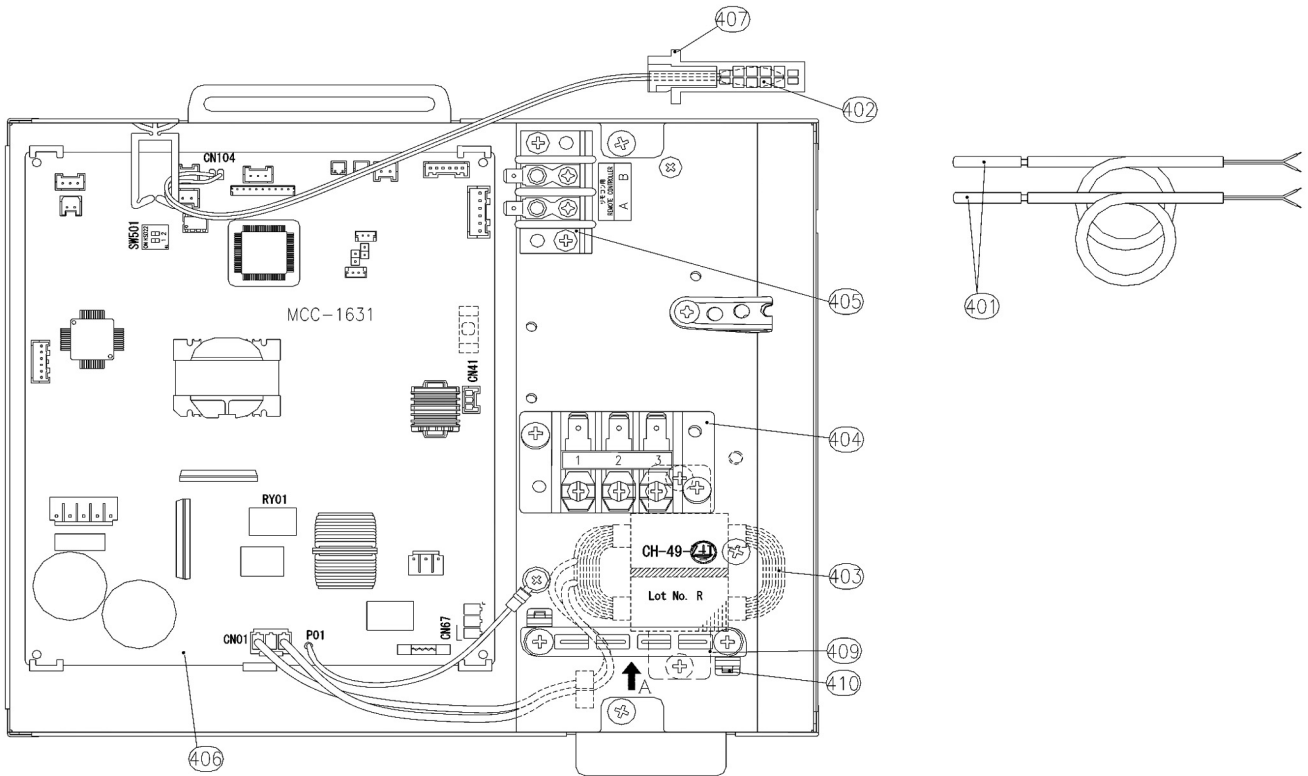

11-8. Electric parts

RAV-SM1106BTP-E (E1,TR), RAV-SM1406BTP-E (E1,TR), RAV-SM1606BTP-E (E1,TR)

Location No.	Parts No.	Description	Model Name RAV-		
			SM1106BTP-E (E1,TR)	SM1406BTP-E (E1,TR)	SM1606BTP-E (E1,TR)
401	43T50347	SENSOR ASSY, SERVICE	2	2	2
402	43T50476	SERVICE-SENSOR	1	1	1
403	43T58320	REACTOR	1	1	1
404	43T60427	Terminal block,3P,20A	1	1	1
405	43T60434	TERMINAL BLOCK, 2P	1	1	1
406	43T6V443	PC BOARD ASSY	1	1	1
407	43T50351	HOLDER-TA	1	1	1
409	43T63348	CLAMP, DOWN	1	1	1
410	43T63349	CLAMP, UP	1	1	1