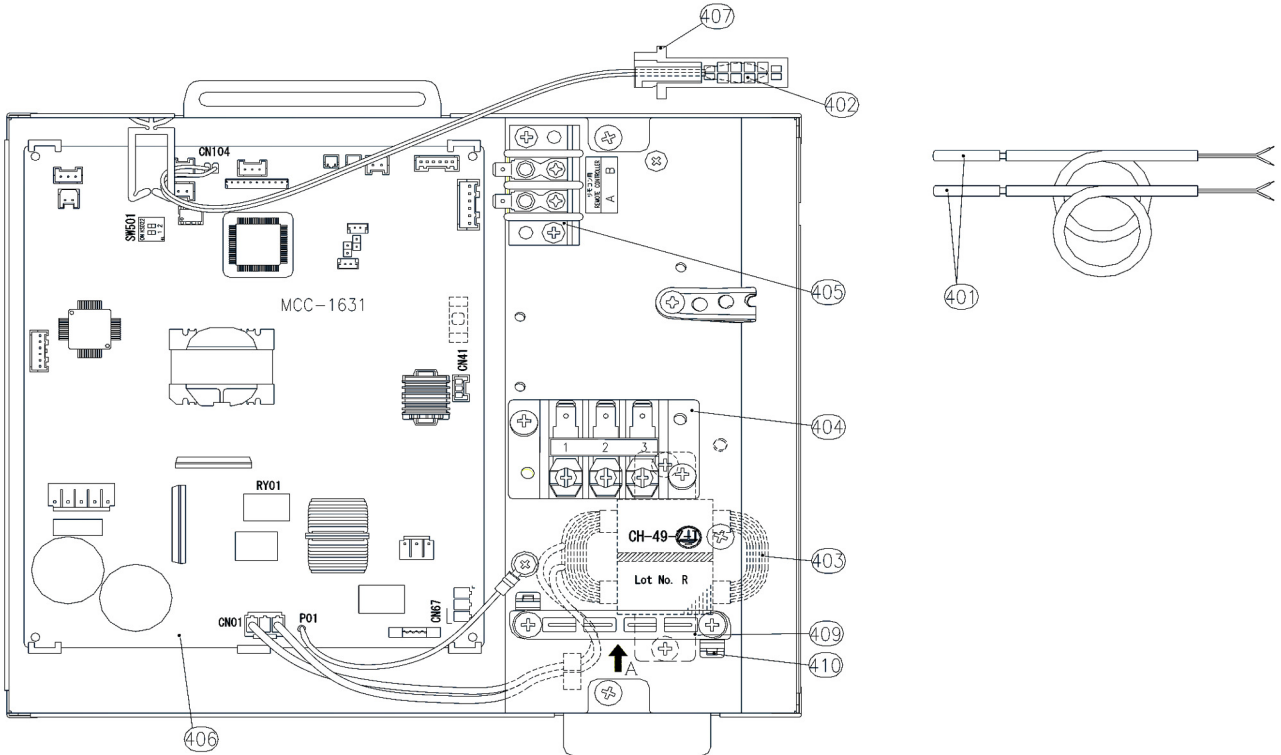

11-5. Electric parts

RAV-SM406BTP-E (E1,TR), RAV-SM456BTP-E (E1,TR),
RAV-SM566BTP-E (E1,TR), RAV-SM806BTP-E (E1,TR)

Location No.	Parts No.	Description	Model Name RAV-			
			SM406BTP-E (E1,TR)	SM456BTP-E (E1,TR)	SM566BTP-E (E1,TR)	SM806BTP-E (E1,TR)
401	43T50347	SENSOR ASSY, SERVICE	2	2	2	2
402	43T50476	SERVICE-SENSOR	1	1	1	1
403	43T58320	REACTOR	1	1	1	1
404	43T60427	Terminal block,3P,20A	1	1	1	1
405	43T60434	TERMINAL BLOCK, 2P	1	1	1	1
406	43T6V443	PC BOARD ASSY	1	1	1	1
407	43T50351	HOLDER-TA	1	1	1	1
409	43T63348	CLAMP, DOWN	1	1	1	1
410	43T63349	CLAMP, UP	1	1	1	1