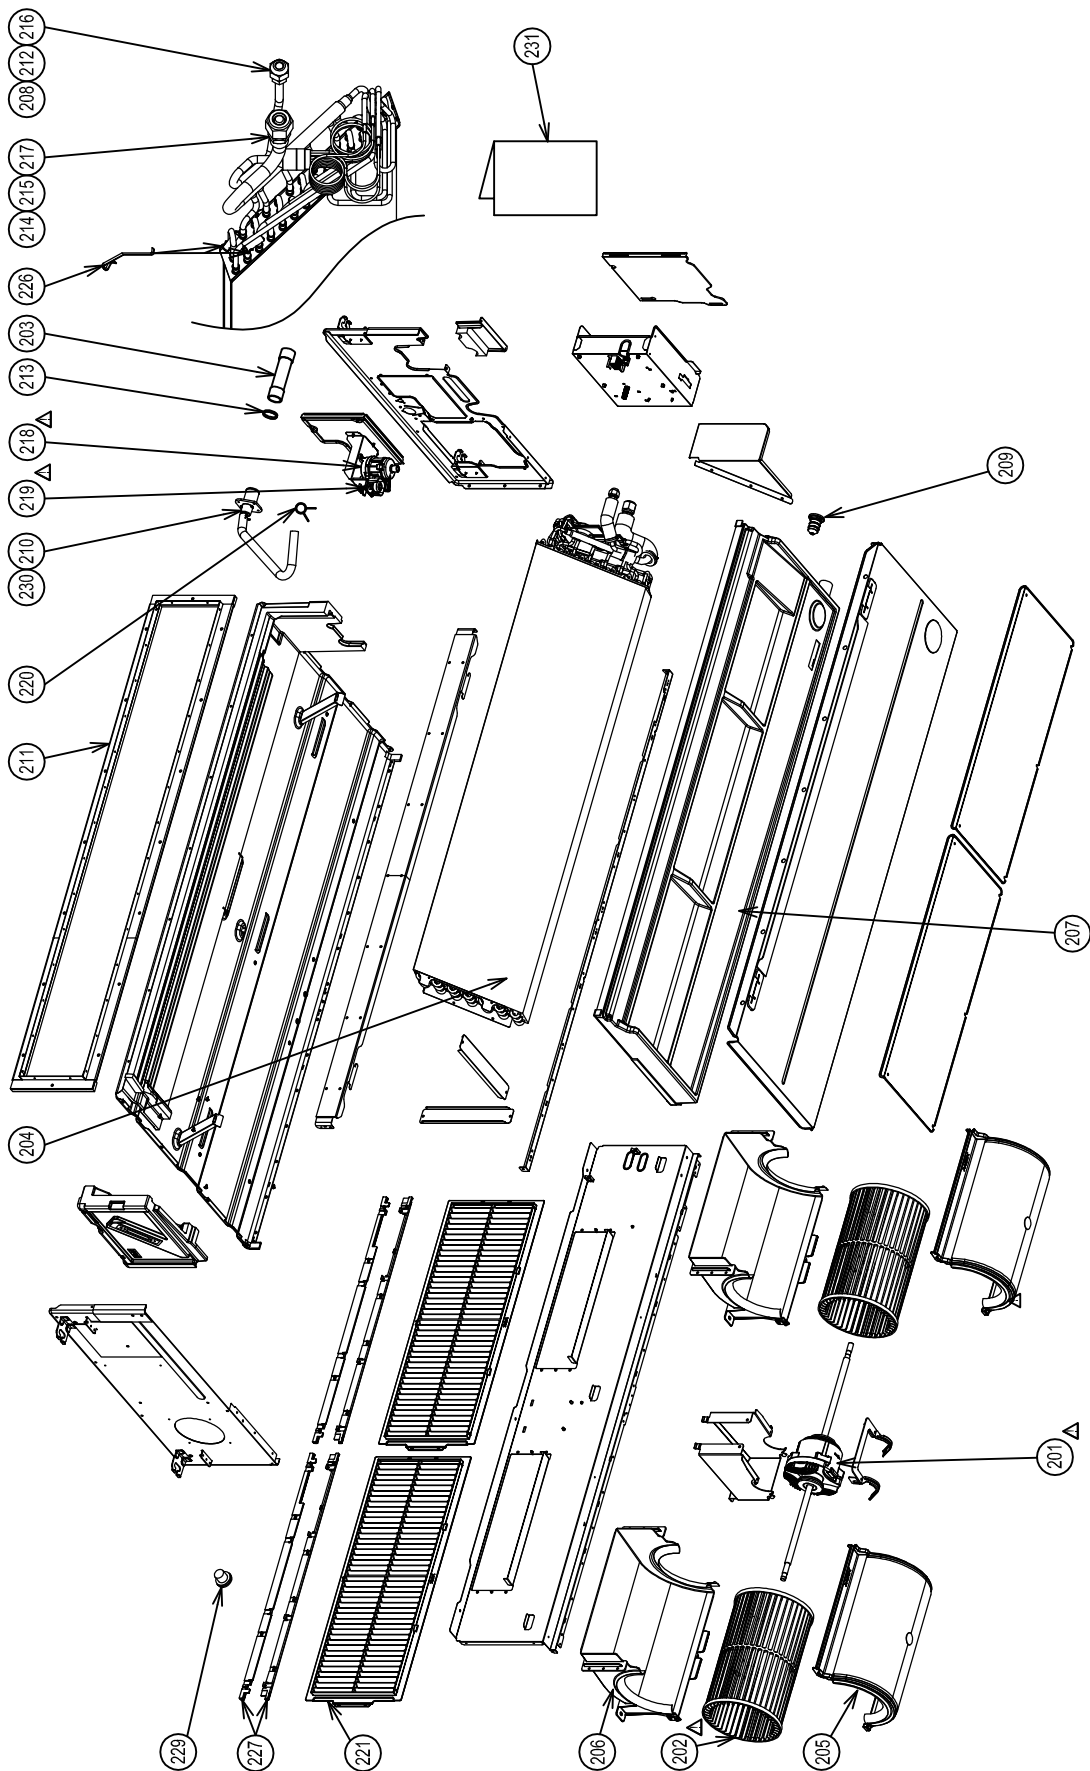

11-6. RAV-SM1106BTP-E(E1), RAV-SM1106BTP-E1(E1), RAV-SM1406BTP-E(E1), RAV-SM1606BTP-E(E1)

Location No.	Parts No.	Description	Model Name RAV-		
			SM1106BTP-E(E1)	SM1406BTP-E(E1)	SM1606BTP-E(E1)
201	43T21446	MOTOR, FAN	1	1	1
202	43T20339	FAN, MULTI BLADE	2	2	2
203	43T70315	HOSE, DRAIN	1	1	1
204	43T44521	REFRIGERATION CYCLE ASSY	1	1	1
205	43T22336	CASE, FAN, LOWER	2	2	2
206	43T22338	CASE, FAN, UPPER	2	2	2
207	43T72319	PAN ASSY, DRAIN	1	1	1
208	43T82318	SOCKET	1	1	1
209	43T79321	CAP, DRAIN	1	1	1
210	43T70319	HOSE,DRAIN	1	1	1
211	43T39358	FLANGE	1	1	1
212	43T47332	BONNET, 9.52 DIA	1	1	1
213	43T83311	BAND, HOSE	1	1	1
214	43T82321	SOCKET	1	1	1
215	43T97314	NUT, FLARE, 5/8 IN	1	1	1
216	43T97312	NUT, FLARE, 3/8 IN	1	1	1
217	43T47334	BONNET; 15.88 DIA.	1	1	1
218	43T77301	PUMP ASSY	1	1	1
219	43T51312	SWITCH, FLOAT	1	1	1
220	43T83307	BAND, HOSE	1	1	1
221	43T80340	AIR FILTER	2	2	2
226	43T19333	HOLDER, SENSOR	2	2	2
227	43T82331	RAIL, FILTER ASSY	1	1	1
229	43T82323	FILTER, STOPPER	1	1	1
231	43T85560	OWNER'S MANUAL	1	1	1