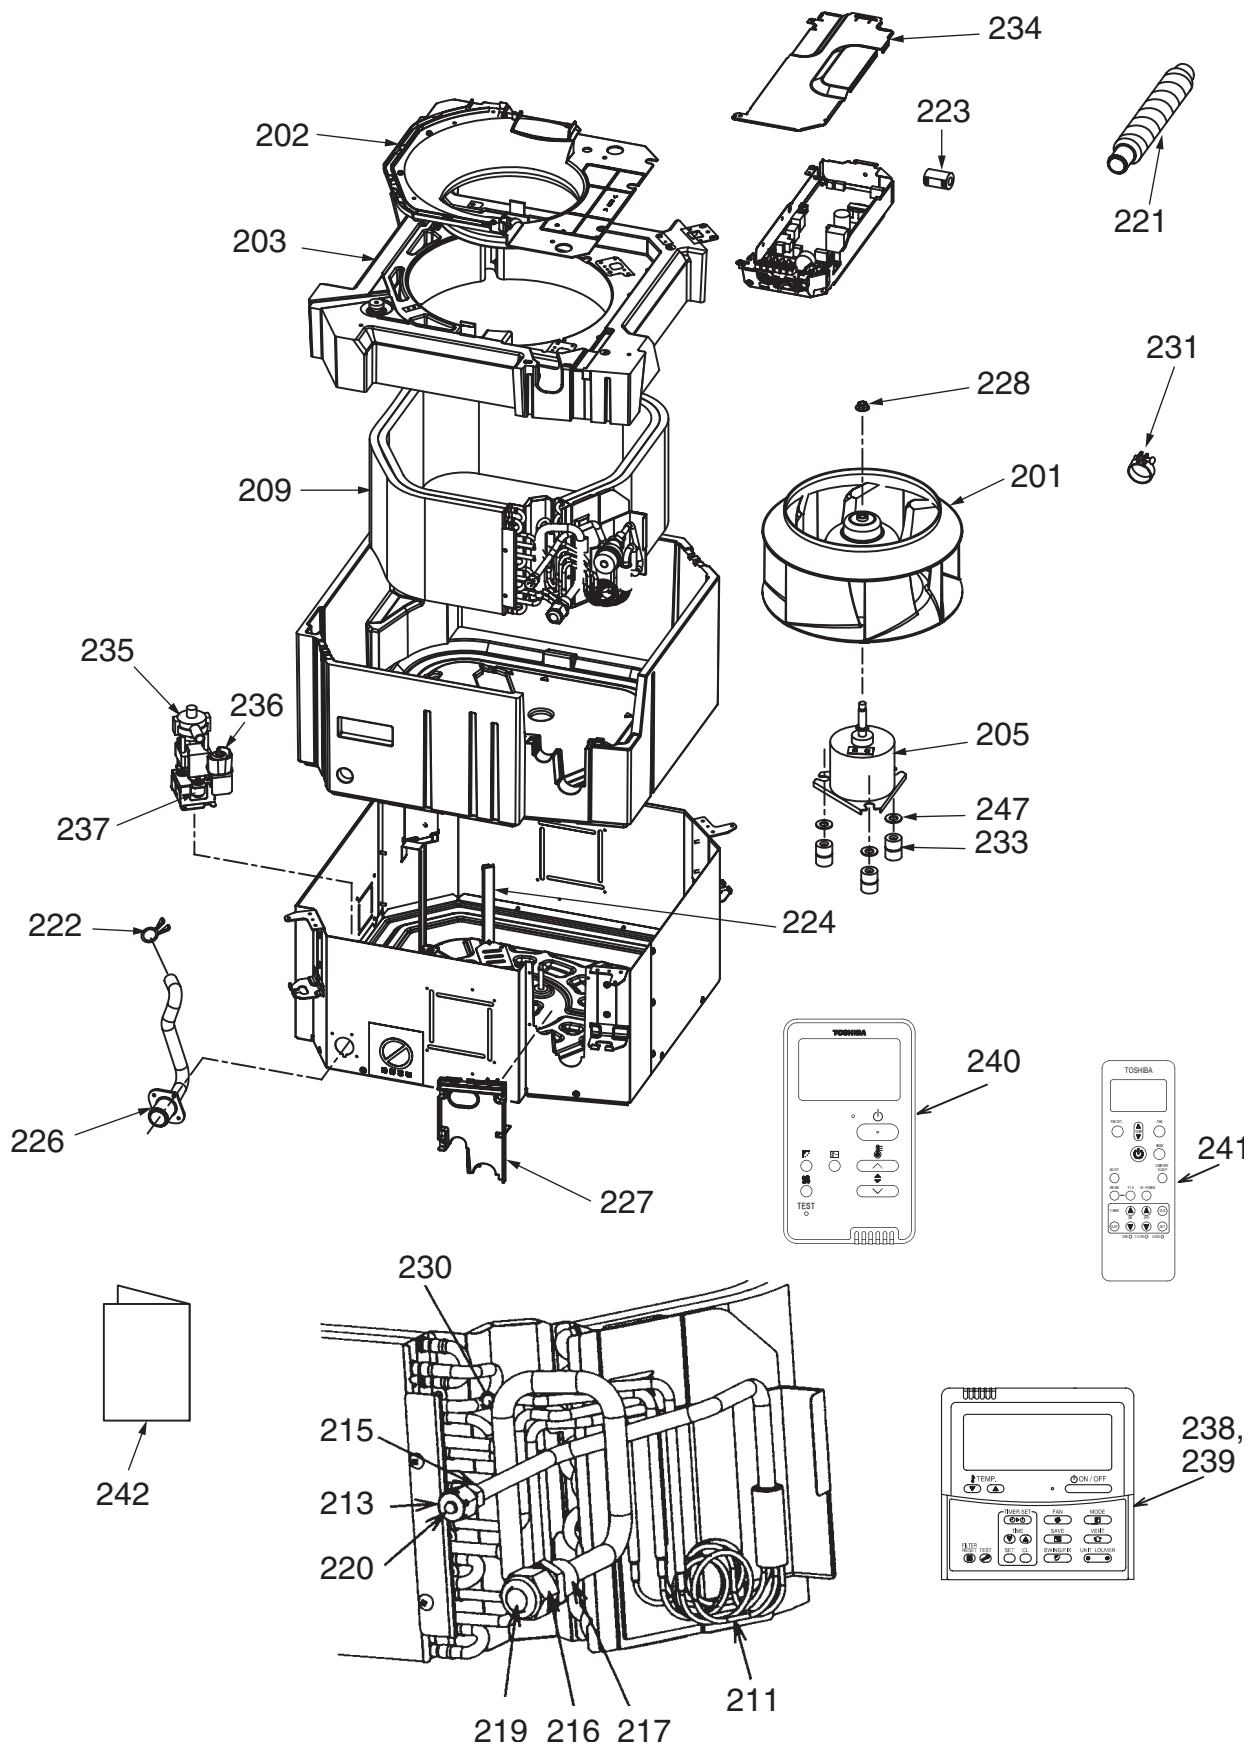

11. EXPLODED VIEWS AND PARTS LIST

11-1. Compact 4-way Cassette Type

RAV-SM304MUT-E, RAV-SM304MUT-TR

Location No.	Part No.	Description	Q'ty/Set	
			RAV-SM304MUT-E	RAV-SM304MUT-TR
201	43120225	FAN, ASSY TURBO	1	1
202	43122094	BELLMOUTH	1	1
203	43172185	PAN ASSY, DRAIN	1	1
205	43121738	MOTOR, FAN	1	1
209	4314J521	REFRIGERATION CYCLE ASSY	1	1
211	4314Q034	DISTRIBUTOR ASSY	1	1
213	43F47685	NUT, FLARE, 1/4 IN	1	1
215	43149351	SOCKET	1	1
216	43149355	NUT, FLARE, 3/8, IN	1	1
217	43049776	SOCKET	1	1
219	43F47609	BONNET	1	1
220	43F49697	BONNET	1	1
221	43170244	HOSE, DRAIN	1	1
222	43079249	BAND, HOSE	1	1
223	43F60029	FILTER,NOISE	1	1
224	43163052	HOLDER, LEAD, FAN MOTOR	1	1
226	43170248	HOSE, DRAIN	1	1
227	43119483	COVER, PIPE	1	1
228	43F97212	NUT	1	1
230	43F19904	HOLDER, SENSOR (TS)	2	2
231	43179135	BAND, HOSE	1	1
233	43139137	RUBBER, CUSHION	3	3
234	43162056	COVER, E-BOX	1	1
235	43177001	PUMP, DRAIN	1	1
236	43151289	SWITCH, FLOAT	1	1
237	43179126	RUBBER, PUMP DRAIN	3	3
238	43166011	REMOTE CONTROLLER	1	1
239	43166012	REMOTE CONTROLLER	1	1
240	43166022	REMOTE CONTROLLER	1	1
241	43166018	REMOTE CONTROLLER, WIRELESS	1	1
242	431S8221	OWNER'S MANUAL	1	
	431S8222	OWNER'S MANUAL		1
247	43197155	WASHER	3	3