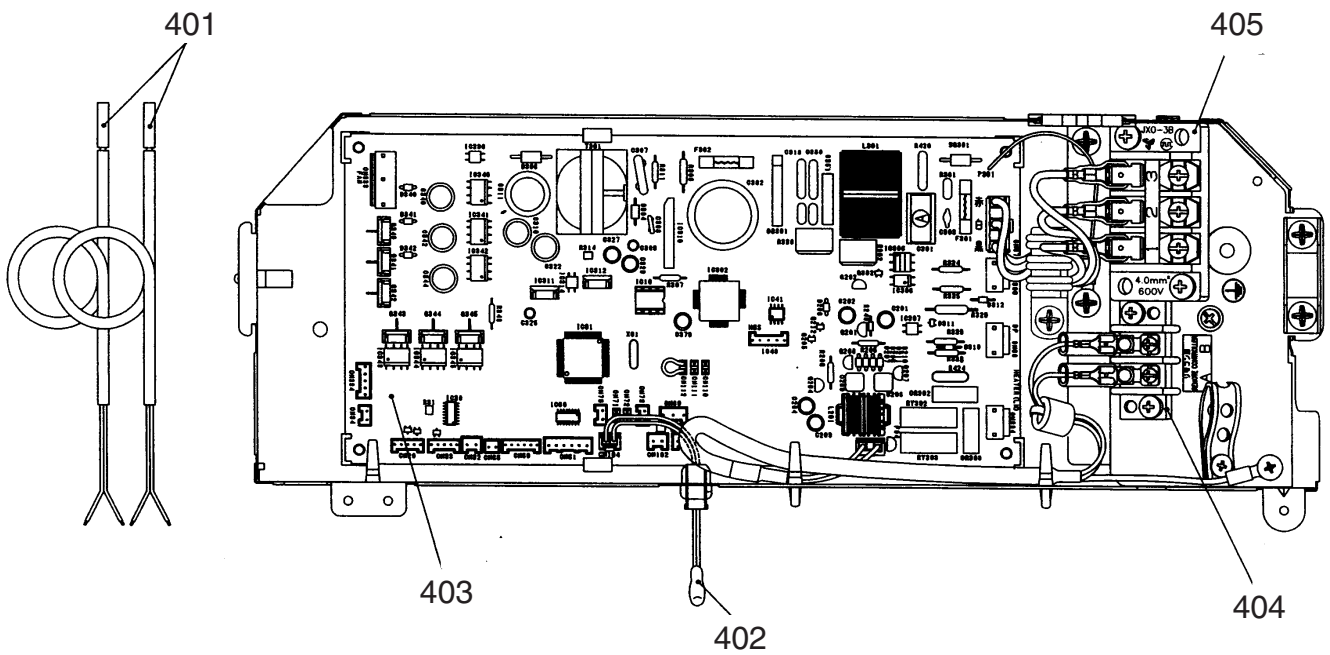

11. EXPLODED VIEWS AND PARTS LIST

11-1. Compact 4-way Cassette Type

RAV-SM304MUT-E, RAV-SM304MUT-TR

Location No.	Part No.	Description	Q'ty/Set	
			RAV-SM304MUT-E	RAV-SM304MUT-TR
201	43120225	FAN, ASSY TURBO	1	1
202	43122094	BELLMOUTH	1	1
203	43172185	PAN ASSY, DRAIN	1	1
205	43121738	MOTOR, FAN	1	1
209	4314J521	REFRIGERATION CYCLE ASSY	1	1
211	4314Q034	DISTRIBUTOR ASSY	1	1
213	43F47685	NUT, FLARE, 1/4 IN	1	1
215	43149351	SOCKET	1	1
216	43149355	NUT, FLARE, 3/8, IN	1	1
217	43049776	SOCKET	1	1
219	43F47609	BONNET	1	1
220	43F49697	BONNET	1	1
221	43170244	HOSE, DRAIN	1	1
222	43079249	BAND, HOSE	1	1
223	43F60029	FILTER,NOISE	1	1
224	43163052	HOLDER, LEAD, FAN MOTOR	1	1
226	43170248	HOSE, DRAIN	1	1
227	43119483	COVER, PIPE	1	1
228	43F97212	NUT	1	1
230	43F19904	HOLDER, SENSOR (TS)	2	2
231	43179135	BAND, HOSE	1	1
233	43139137	RUBBER, CUSHION	3	3
234	43162056	COVER, E-BOX	1	1
235	43177001	PUMP, DRAIN	1	1
236	43151289	SWITCH, FLOAT	1	1
237	43179126	RUBBER, PUMP DRAIN	3	3
238	43166011	REMOTE CONTROLLER	1	1
239	43166012	REMOTE CONTROLLER	1	1
240	43166022	REMOTE CONTROLLER	1	1
241	43166018	REMOTE CONTROLLER, WIRELESS	1	1
242	431S8221	OWNER'S MANUAL	1	
	431S8222	OWNER'S MANUAL		1
247	43197155	WASHER	3	3

Electric parts

Location No.	Part No.	Description	Model name RAV-SM			
			304MUT-E (TR)	404MUT-E (TR)	454MUT-E (TR)	564MUT-E (TR)
401	43050425	SENSOR ASSY, SERVICE, TC	2	2	2	2
402	43050426	SENSOR, SERVICE, TA	1	1	1	1
403	4316V461	PC BOARD ASSY, MCC-1402	1	1	1	1
404	43160568	TERMINAL, 2P	1	1	1	1
405	43160565	TERMINAL BLOCK, 3P, 20A	1	1	1	1