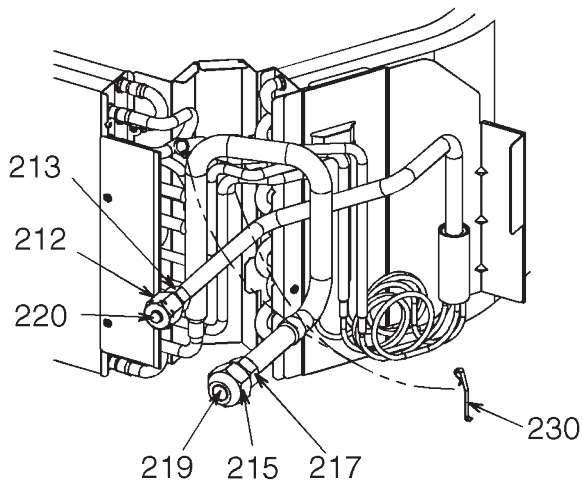

# 12. EXPLODED VIEWS AND PARTS LIST

RAV-SM307MUT-E, SM407MUT-E, SM457MUT-E, SM567MUT-E

RAV-SM307MUT-E

RAV-SM407MUT-E~SM567MUT-E

Location No.	Part No.	Description	Q'ty/Set RAV-SM****MUT-E			
			SM307	SM407	SM457	SM567
201	43120277	FAN, ASSY TURBO	1	1	1	1
202	43122165	BELL MOUTH	1	1	1	1
203	43172259	PAN ASSY, DRAIN	1	1	1	1
205	4312C161	MOTOR, FAN, ICF-340D60-1(N)	1	1	1	1
209	4314J560	REFRIGERATION CYCLE ASSY		1	1	1
210	4314J561	REFRIGERATION CYCLE ASSY	1			
212	43F47685	NUT, FLARE, 1/4 IN	1	1	1	1
213	43149351	SOCKET, 1/4 IN	1	1	1	1
214	43047688	NUT, FLARE, 1/2 IN		1	1	1
215	43149355	NUT, FLARE, 3/8 IN	1			
216	43149353	SOCKET, 1/2 IN		1	1	1
217	43049776	SOCKET, 3/8 IN	1			
218	43147195	BONNET, 1/2 IN		1	1	1
219	43F47609	BONNET, 3/8 IN	1			
220	43F49697	BONNET, 1/4 IN	1	1	1	1
221	43170276	HOSE, DRAIN, VP20	1	1	1	1
222	43079249	BAND, HOSE	1	1	1	1
224	43163052	HOLDER, LEAD, FAN MOTOR	1	1	1	1
226	43170277	HOSE, DRAIN	1	1	1	1
227	43119542	COVER, PIPE	1	1	1	1
228	43F97212	NUT	1	1	1	1
230	43F19904	HOLDER, SENSOR (TS)	2	2	2	2
231	43179170	BAND, HOSE	2	2	2	2
233	43139187	RUBBER, CUSHION	3	3	3	3
234	43162087	COVER, E-BOX	1	1	1	1
235	43177021	PUMP, DRAIN	1	1	1	1
236	43151323	SWITCH, FLOAT	1	1	1	1
238	43166011	REMOTE CONTROLLER, SX-A4EE	1	1	1	1
239	43166012	REMOTE CONTROLLER, SX-A5EE	1	1	1	1
240	43166022	REMOTE CONTROLLER, SX-U01EE	1	1	1	1
241	43166018	REMOTE CONTROLLER, WIRELESS, WH-L11SE	1	1	1	1
243	43160663	LEAD, RELAY	1	1	1	1
244	431S8320	OWNERS MANUAL	1	1	1	1

# E-Parts

Location No.	Part No.	Description	Q'ty/Set RAV-SM****MUT-E (TR)			
			SM307	SM407	SM457	SM567
401	43050425	SENSOR ASSY, SERVICE, TC (F6)	2	2	2	2
402	43160565	TERMINAL BLOCK, 3P, 20A	1	1	1	1
403	43160568	TERMINAL, 2P	1	1	1	1
404	4316V618	P.C. BOARD ASSY, MCC-1643	1	1	1	1
405	43459017	P.C. BOARD ASSY, TCB-PCUC1E	1	1	1	1
406	43F50426	SENSOR, SERVICE, TA	1	1	1	1
407	43163057	CLAMP, DOWN	1	1	1	1
408	43163058	CLAMP, UP	1	1	1	1