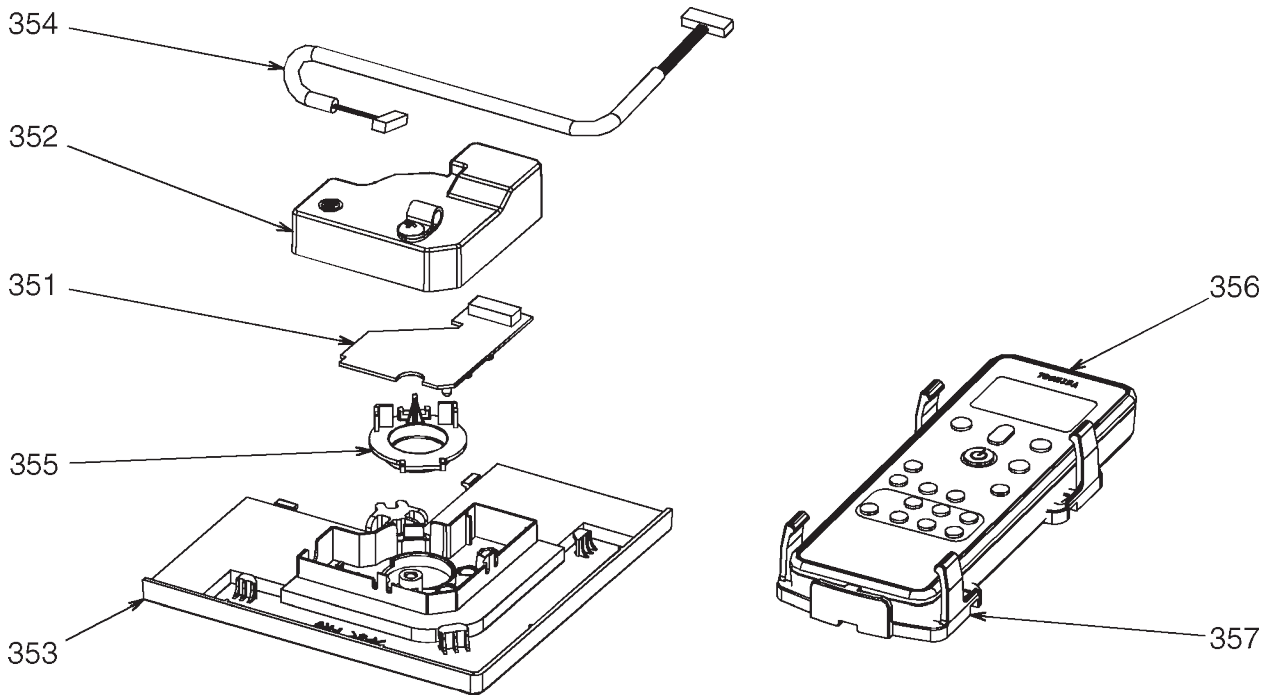

# E-Parts

Location No.	Part No.	Description	Q'ty/Set RAV-SM****MUT-E (TR)			
			SM307	SM407	SM457	SM567
401	43050425	SENSOR ASSY, SERVICE, TC (F6)	2	2	2	2
402	43160565	TERMINAL BLOCK, 3P, 20A	1	1	1	1
403	43160568	TERMINAL, 2P	1	1	1	1
404	4316V618	P.C. BOARD ASSY, MCC-1643	1	1	1	1
405	43459017	P.C. BOARD ASSY, TCB-PCUC1E	1	1	1	1
406	43F50426	SENSOR, SERVICE, TA	1	1	1	1
407	43163057	CLAMP, DOWN	1	1	1	1
408	43163058	CLAMP, UP	1	1	1	1

## ◆ Ceiling panel

RBC-UM21PG (W)-E

Location No.	Part No.	Description	Q'ty/Set RBC-UM21PG(W)-E
301	43109441	GRILLE, AIR INLET	1
302	43180361	AIR FILTER	1
303	4342D001	MOTOR, LOUVER, MSBPC20F04	4
304	43107296	OUTLET, AIR FORM	4
305	43107297	OUTLET, AIR FORM	4
306	43122166	LOUVER ASSY	4
307	4310A142	COVER, PANEL ASSY	3
308	4310A143	COVER, PANEL ASSY	1
309	43107298	PLATE, FIX PANEL (A)	2
310	43107299	PLATE, FIX PANEL (B)	2
311	43107300	HOOK	2
312	43107301	CAP, AXIS	4
313	43107302	FIX, MOTOR ASSY	2
314	43107303	FIX, MOTOR ASSY	2
315	43160664	LEAD, MOTOR	1
316	4310A144	PANEL, HINS ASSY	1
317	43419022	STRING	1
318	43107304	HANGER	2
319	43107305	FIX, GRILLE	1

## ◆ Wireless remote controller kit

RBC-AX32UM (W)-E

Location No.	Part No.	Description	Q'ty/Set RBC-AX32UM(W)-E
351	4316V616	PC BOARD ASSY, REMOTE RECIEVER	1
352	43162088	COVER, WRS	1
353	43108036	COVER, PANEL WRS	1
354	43160665	LEAD	1
355	43408061	COVER, WIRELESS	1
356	43166018	REMOTE CONTROLLER, WIRELESS, WH-L11SE	1
357	43F83071	HOLDER, REMOTE, CONTROLLER	1