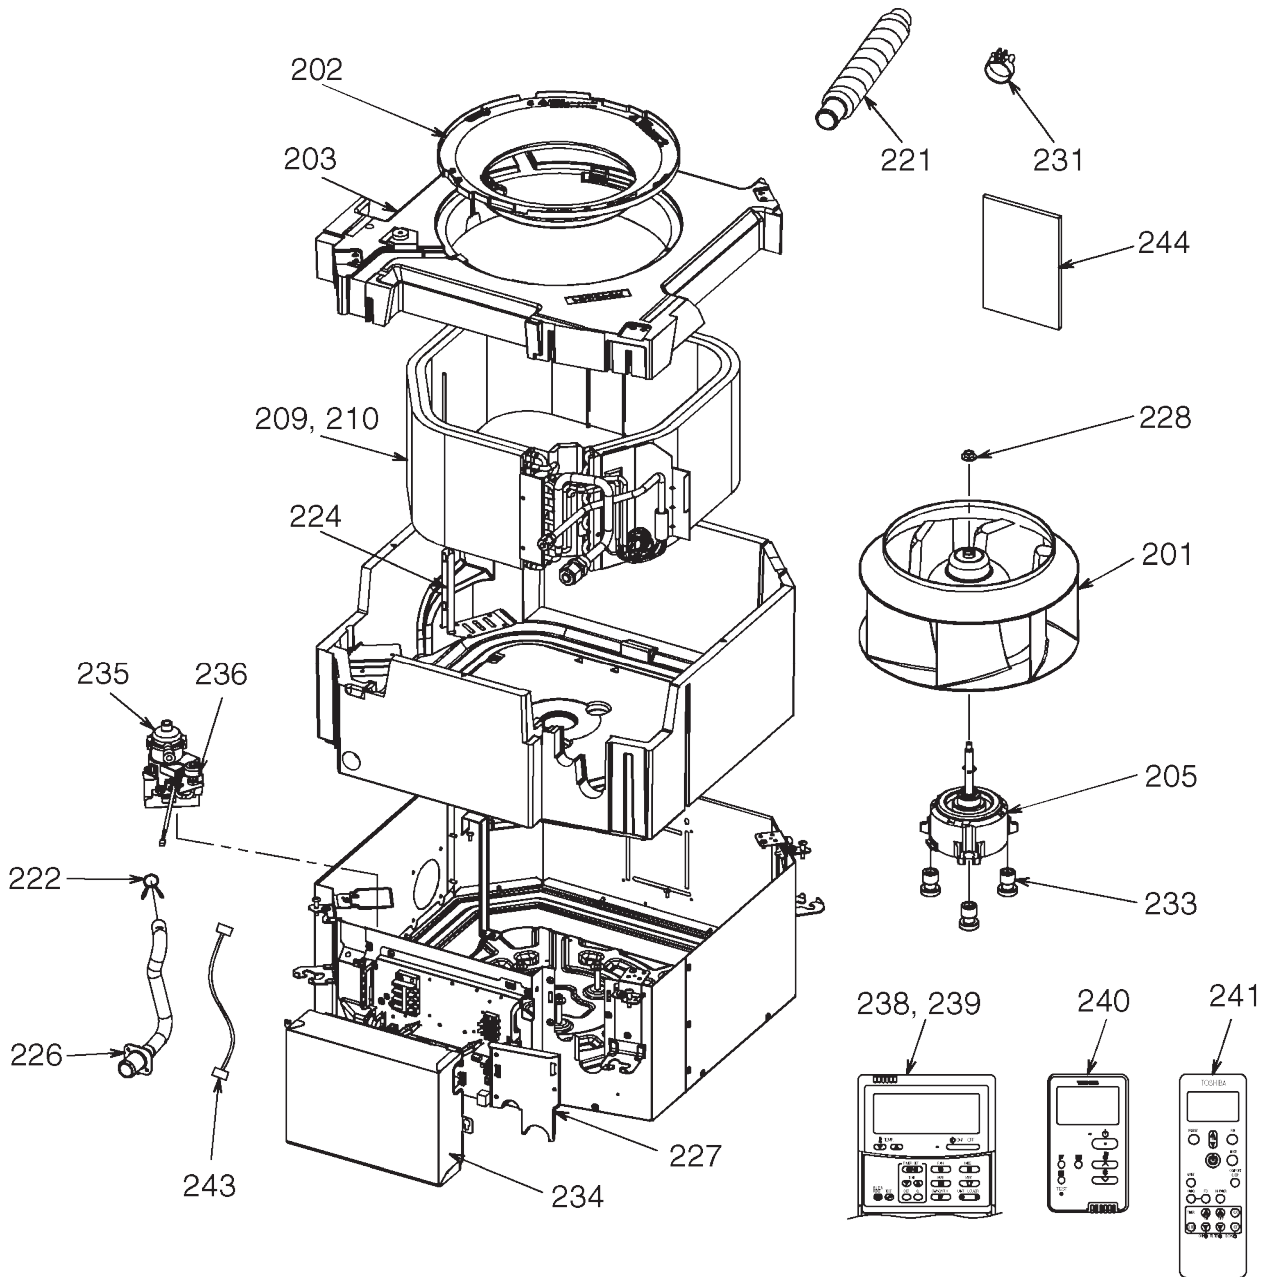

# 12. EXPLODED VIEWS AND PARTS LIST

RAV-SM307MUT-E, SM407MUT-E, SM457MUT-E, SM567MUT-E

RAV-SM307MUT-E

RAV-SM407MUT-E~SM567MUT-E

Location No.	Part No.	Description	Q'ty/Set RAV-SM****MUT-E			
			SM307	SM407	SM457	SM567
201	43120277	FAN, ASSY TURBO	1	1	1	1
202	43122165	BELL MOUTH	1	1	1	1
203	43172259	PAN ASSY, DRAIN	1	1	1	1
205	4312C161	MOTOR, FAN, ICF-340D60-1(N)	1	1	1	1
209	4314J560	REFRIGERATION CYCLE ASSY		1	1	1
210	4314J561	REFRIGERATION CYCLE ASSY	1			
212	43F47685	NUT, FLARE, 1/4 IN	1	1	1	1
213	43149351	SOCKET, 1/4 IN	1	1	1	1
214	43047688	NUT, FLARE, 1/2 IN		1	1	1
215	43149355	NUT, FLARE, 3/8 IN	1			
216	43149353	SOCKET, 1/2 IN		1	1	1
217	43049776	SOCKET, 3/8 IN	1			
218	43147195	BONNET, 1/2 IN		1	1	1
219	43F47609	BONNET, 3/8 IN	1			
220	43F49697	BONNET, 1/4 IN	1	1	1	1
221	43170276	HOSE, DRAIN, VP20	1	1	1	1
222	43079249	BAND, HOSE	1	1	1	1
224	43163052	HOLDER, LEAD, FAN MOTOR	1	1	1	1
226	43170277	HOSE, DRAIN	1	1	1	1
227	43119542	COVER, PIPE	1	1	1	1
228	43F97212	NUT	1	1	1	1
230	43F19904	HOLDER, SENSOR (TS)	2	2	2	2
231	43179170	BAND, HOSE	2	2	2	2
233	43139187	RUBBER, CUSHION	3	3	3	3
234	43162087	COVER, E-BOX	1	1	1	1
235	43177021	PUMP, DRAIN	1	1	1	1
236	43151323	SWITCH, FLOAT	1	1	1	1
238	43166011	REMOTE CONTROLLER, SX-A4EE	1	1	1	1
239	43166012	REMOTE CONTROLLER, SX-A5EE	1	1	1	1
240	43166022	REMOTE CONTROLLER, SX-U01EE	1	1	1	1
241	43166018	REMOTE CONTROLLER, WIRELESS, WH-L11SE	1	1	1	1
243	43160663	LEAD, RELAY	1	1	1	1
244	431S8320	OWNERS MANUAL	1	1	1	1

# E-Parts

Location No.	Part No.	Description	Q'ty/Set RAV-SM****MUT-E (TR)			
			SM307	SM407	SM457	SM567
401	43050425	SENSOR ASSY, SERVICE, TC (F6)	2	2	2	2
402	43160565	TERMINAL BLOCK, 3P, 20A	1	1	1	1
403	43160568	TERMINAL, 2P	1	1	1	1
404	4316V618	P.C. BOARD ASSY, MCC-1643	1	1	1	1
405	43459017	P.C. BOARD ASSY, TCB-PCUC1E	1	1	1	1
406	43F50426	SENSOR, SERVICE, TA	1	1	1	1
407	43163057	CLAMP, DOWN	1	1	1	1
408	43163058	CLAMP, UP	1	1	1	1