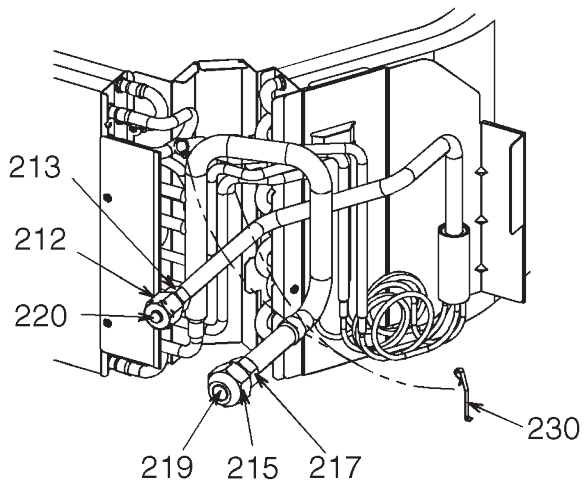

RAV-SM307MUT-TR, SM407MUT-TR, SM457MUT-TR, SM567MUT-TR