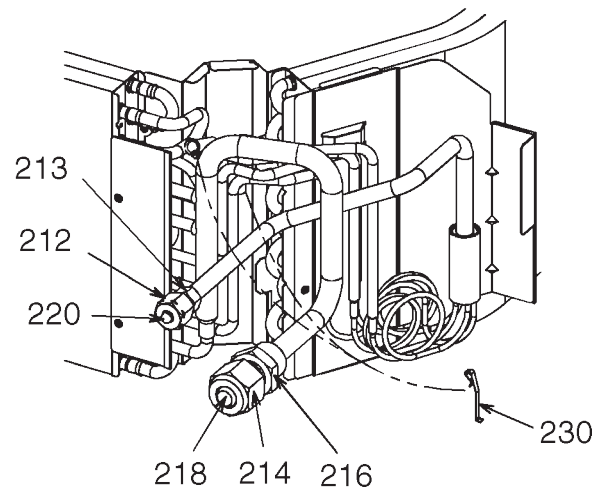

RAV-SM307MUT-TR, SM407MUT-TR, SM457MUT-TR, SM567MUT-TR