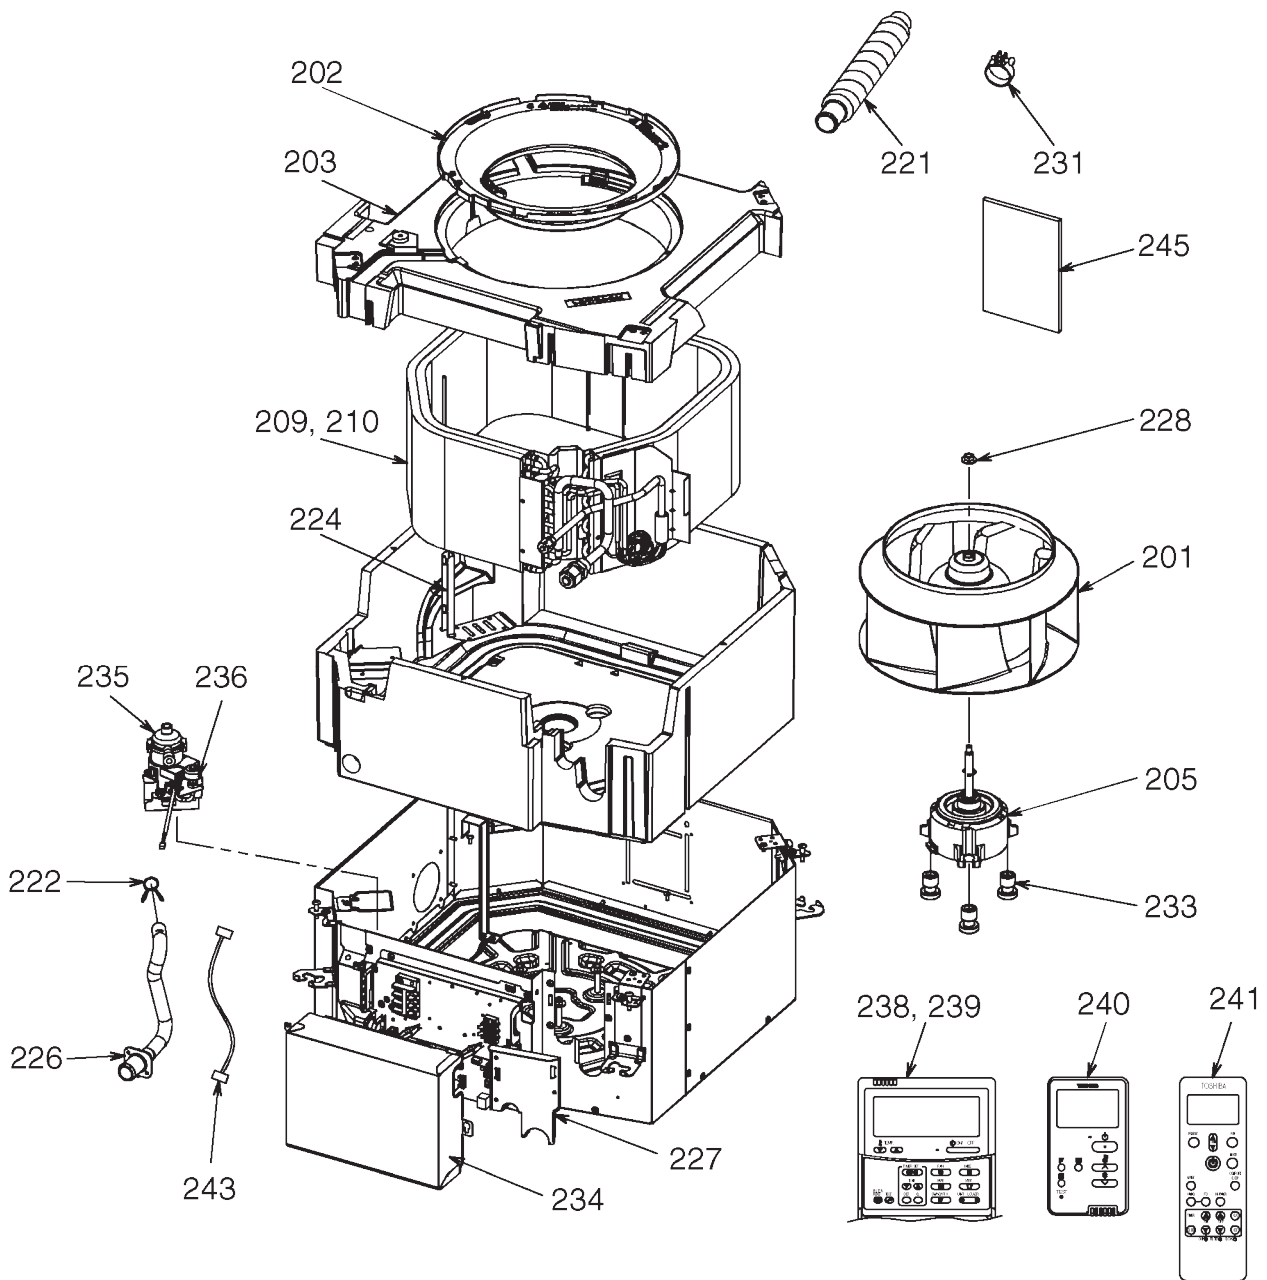

RAV-SM307MUT-TR, SM407MUT-TR, SM457MUT-TR, SM567MUT-TR

RAV-SM307MUT-TR

RAV-SM407MUT-TR~SM567MUT-TR

Location No.	Part No.	Description	Q'ty/Set RAV-SM****MUT-TR			
			SM307	SM407	SM457	SM567
201	43120277	FAN, ASSY TURBO	1	1	1	1
202	43122165	BELL MOUTH	1	1	1	1
203	43172259	PAN ASSY, DRAIN	1	1	1	1
205	4312C161	MOTOR, FAN, ICF-340D60-1(N)	1	1	1	1
209	4314J560	REFRIGERATION CYCLE ASSY		1	1	1
210	4314J561	REFRIGERATION CYCLE ASSY	1			
212	43F47685	NUT, FLARE, 1/4 IN	1	1	1	1
213	43149351	SOCKET, 1/4 IN	1	1	1	1
214	43047688	NUT, FLARE, 1/2 IN		1	1	1
215	43149355	NUT, FLARE, 3/8 IN	1			
216	43149353	SOCKET, 1/2 IN		1	1	1
217	43049776	SOCKET, 3/8 IN	1			
218	43147195	BONNET, 1/2 IN		1	1	1
219	43F47609	BONNET, 3/8 IN	1			
220	43F49697	BONNET, 1/4 IN	1	1	1	1
221	43170276	HOSE, DRAIN, VP20	1	1	1	1
222	43079249	BAND, HOSE	1	1	1	1
224	43163052	HOLDER, LEAD, FAN MOTOR	1	1	1	1
226	43170277	HOSE, DRAIN	1	1	1	1
227	43119542	COVER, PIPE	1	1	1	1
228	43F97212	NUT	1	1	1	1
230	43F19904	HOLDER, SENSOR (TS)	2	2	2	2
231	43179170	BAND, HOSE	2	2	2	2
233	43139187	RUBBER, CUSHION	3	3	3	3
234	43162087	COVER, E-BOX	1	1	1	1
235	43177021	PUMP, DRAIN	1	1	1	1
236	43151323	SWITCH, FLOAT	1	1	1	1
238	43166011	REMOTE CONTROLLER, SX-A4EE	1	1	1	1
239	43166012	REMOTE CONTROLLER, SX-A5EE	1	1	1	1
240	43166022	REMOTE CONTROLLER, SX-U01EE	1	1	1	1
241	43166018	REMOTE CONTROLLER, WIRELESS, WH-L11SE	1	1	1	1
243	43160663	LEAD, RELAY	1	1	1	1
245	431S8321	OWNERS MANUAL	1	1	1	1