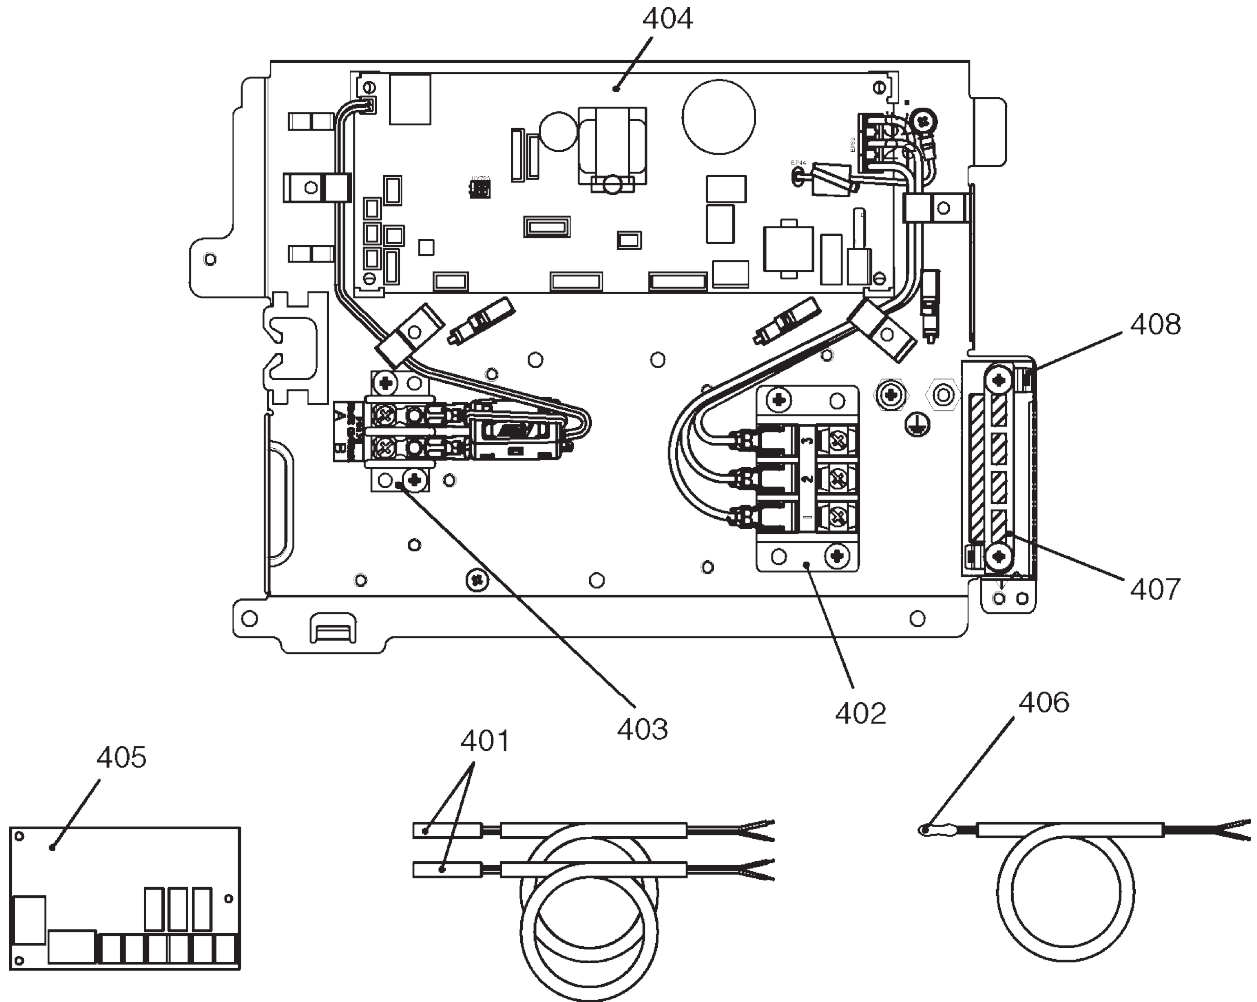

RAV-SM307MUT-TR, SM407MUT-TR, SM457MUT-TR, SM567MUT-TR

RAV-SM307MUT-TR

RAV-SM407MUT-TR~SM567MUT-TR

Location No.	Part No.	Description	Q'ty/Set RAV-SM****MUT-TR			
			SM307	SM407	SM457	SM567
201	43120277	FAN, ASSY TURBO	1	1	1	1
202	43122165	BELL MOUTH	1	1	1	1
203	43172259	PAN ASSY, DRAIN	1	1	1	1
205	4312C161	MOTOR, FAN, ICF-340D60-1(N)	1	1	1	1
209	4314J560	REFRIGERATION CYCLE ASSY		1	1	1
210	4314J561	REFRIGERATION CYCLE ASSY	1			
212	43F47685	NUT, FLARE, 1/4 IN	1	1	1	1
213	43149351	SOCKET, 1/4 IN	1	1	1	1
214	43047688	NUT, FLARE, 1/2 IN		1	1	1
215	43149355	NUT, FLARE, 3/8 IN	1			
216	43149353	SOCKET, 1/2 IN		1	1	1
217	43049776	SOCKET, 3/8 IN	1			
218	43147195	BONNET, 1/2 IN		1	1	1
219	43F47609	BONNET, 3/8 IN	1			
220	43F49697	BONNET, 1/4 IN	1	1	1	1
221	43170276	HOSE, DRAIN, VP20	1	1	1	1
222	43079249	BAND, HOSE	1	1	1	1
224	43163052	HOLDER, LEAD, FAN MOTOR	1	1	1	1
226	43170277	HOSE, DRAIN	1	1	1	1
227	43119542	COVER, PIPE	1	1	1	1
228	43F97212	NUT	1	1	1	1
230	43F19904	HOLDER, SENSOR (TS)	2	2	2	2
231	43179170	BAND, HOSE	2	2	2	2
233	43139187	RUBBER, CUSHION	3	3	3	3
234	43162087	COVER, E-BOX	1	1	1	1
235	43177021	PUMP, DRAIN	1	1	1	1
236	43151323	SWITCH, FLOAT	1	1	1	1
238	43166011	REMOTE CONTROLLER, SX-A4EE	1	1	1	1
239	43166012	REMOTE CONTROLLER, SX-A5EE	1	1	1	1
240	43166022	REMOTE CONTROLLER, SX-U01EE	1	1	1	1
241	43166018	REMOTE CONTROLLER, WIRELESS, WH-L11SE	1	1	1	1
243	43160663	LEAD, RELAY	1	1	1	1
245	431S8321	OWNERS MANUAL	1	1	1	1

# E-Parts

Location No.	Part No.	Description	Q'ty/Set RAV-SM****MUT-E (TR)			
			SM307	SM407	SM457	SM567
401	43050425	SENSOR ASSY, SERVICE, TC (F6)	2	2	2	2
402	43160565	TERMINAL BLOCK, 3P, 20A	1	1	1	1
403	43160568	TERMINAL, 2P	1	1	1	1
404	4316V618	P.C. BOARD ASSY, MCC-1643	1	1	1	1
405	43459017	P.C. BOARD ASSY, TCB-PCUC1E	1	1	1	1
406	43F50426	SENSOR, SERVICE, TA	1	1	1	1
407	43163057	CLAMP, DOWN	1	1	1	1
408	43163058	CLAMP, UP	1	1	1	1