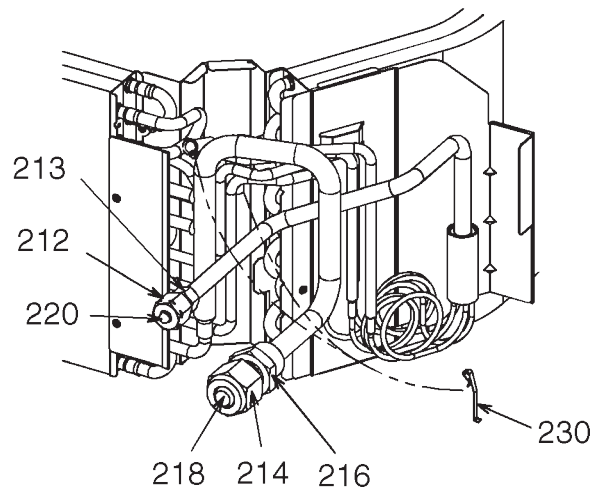

# 12. EXPLODED VIEWS AND PARTS LIST

RAV-SM307MUT-E, SM407MUT-E, SM457MUT-E, SM567MUT-E

RAV-SM307MUT-E

RAV-SM407MUT-E~SM567MUT-E

Location No.	Part No.	Description	Q'ty/Set RAV-SM****MUT-E			
			SM307	SM407	SM457	SM567
201	43120277	FAN, ASSY TURBO	1	1	1	1
202	43122165	BELL MOUTH	1	1	1	1
203	43172259	PAN ASSY, DRAIN	1	1	1	1
205	4312C161	MOTOR, FAN, ICF-340D60-1(N)	1	1	1	1
209	4314J560	REFRIGERATION CYCLE ASSY		1	1	1
210	4314J561	REFRIGERATION CYCLE ASSY	1			
212	43F47685	NUT, FLARE, 1/4 IN	1	1	1	1
213	43149351	SOCKET, 1/4 IN	1	1	1	1
214	43047688	NUT, FLARE, 1/2 IN		1	1	1
215	43149355	NUT, FLARE, 3/8 IN	1			
216	43149353	SOCKET, 1/2 IN		1	1	1
217	43049776	SOCKET, 3/8 IN	1			
218	43147195	BONNET, 1/2 IN		1	1	1
219	43F47609	BONNET, 3/8 IN	1			
220	43F49697	BONNET, 1/4 IN	1	1	1	1
221	43170276	HOSE, DRAIN, VP20	1	1	1	1
222	43079249	BAND, HOSE	1	1	1	1
224	43163052	HOLDER, LEAD, FAN MOTOR	1	1	1	1
226	43170277	HOSE, DRAIN	1	1	1	1
227	43119542	COVER, PIPE	1	1	1	1
228	43F97212	NUT	1	1	1	1
230	43F19904	HOLDER, SENSOR (TS)	2	2	2	2
231	43179170	BAND, HOSE	2	2	2	2
233	43139187	RUBBER, CUSHION	3	3	3	3
234	43162087	COVER, E-BOX	1	1	1	1
235	43177021	PUMP, DRAIN	1	1	1	1
236	43151323	SWITCH, FLOAT	1	1	1	1
238	43166011	REMOTE CONTROLLER, SX-A4EE	1	1	1	1
239	43166012	REMOTE CONTROLLER, SX-A5EE	1	1	1	1
240	43166022	REMOTE CONTROLLER, SX-U01EE	1	1	1	1
241	43166018	REMOTE CONTROLLER, WIRELESS, WH-L11SE	1	1	1	1
243	43160663	LEAD, RELAY	1	1	1	1
244	431S8320	OWNERS MANUAL	1	1	1	1

# E-Parts

Location No.	Part No.	Description	Q'ty/Set RAV-SM****MUT-E (TR)			
			SM307	SM407	SM457	SM567
401	43050425	SENSOR ASSY, SERVICE, TC (F6)	2	2	2	2
402	43160565	TERMINAL BLOCK, 3P, 20A	1	1	1	1
403	43160568	TERMINAL, 2P	1	1	1	1
404	4316V618	P.C. BOARD ASSY, MCC-1643	1	1	1	1
405	43459017	P.C. BOARD ASSY, TCB-PCUC1E	1	1	1	1
406	43F50426	SENSOR, SERVICE, TA	1	1	1	1
407	43163057	CLAMP, DOWN	1	1	1	1
408	43163058	CLAMP, UP	1	1	1	1