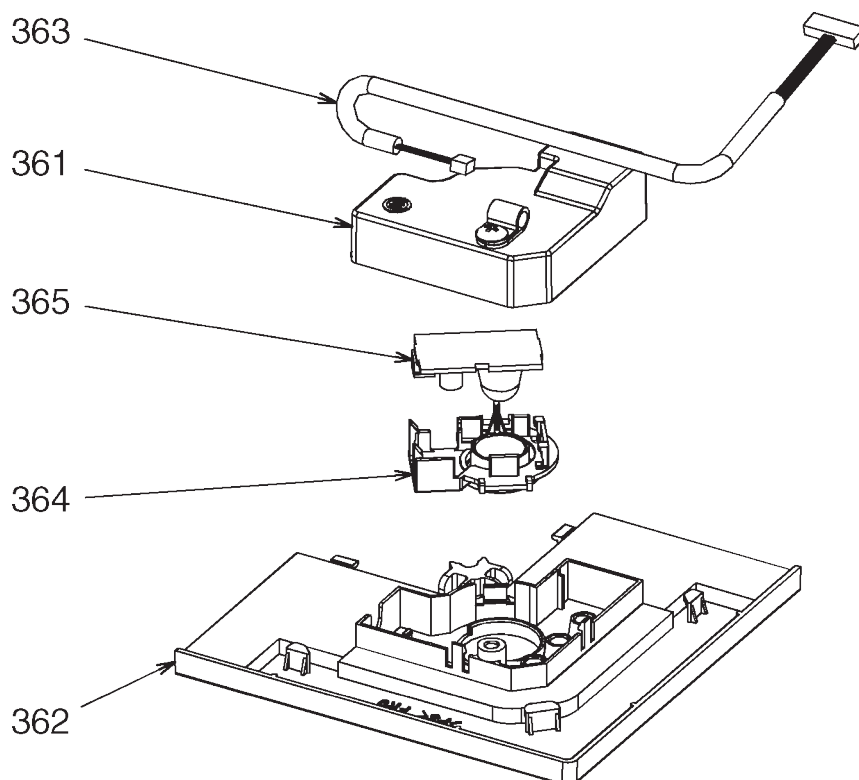

◆ Occupancy sensor

TCB-SIR41UM-E

Location No.	Part No.	Description	Q'ty/Set TCB-SIR41UM-E
361	43162088	COVER, WRS	1
362	43108037	COVER, PANEL WRS	1
363	43160666	LEAD	1
364	43408062	COVER, SENSOR	1
365	43469067	THERMOSTAT	1