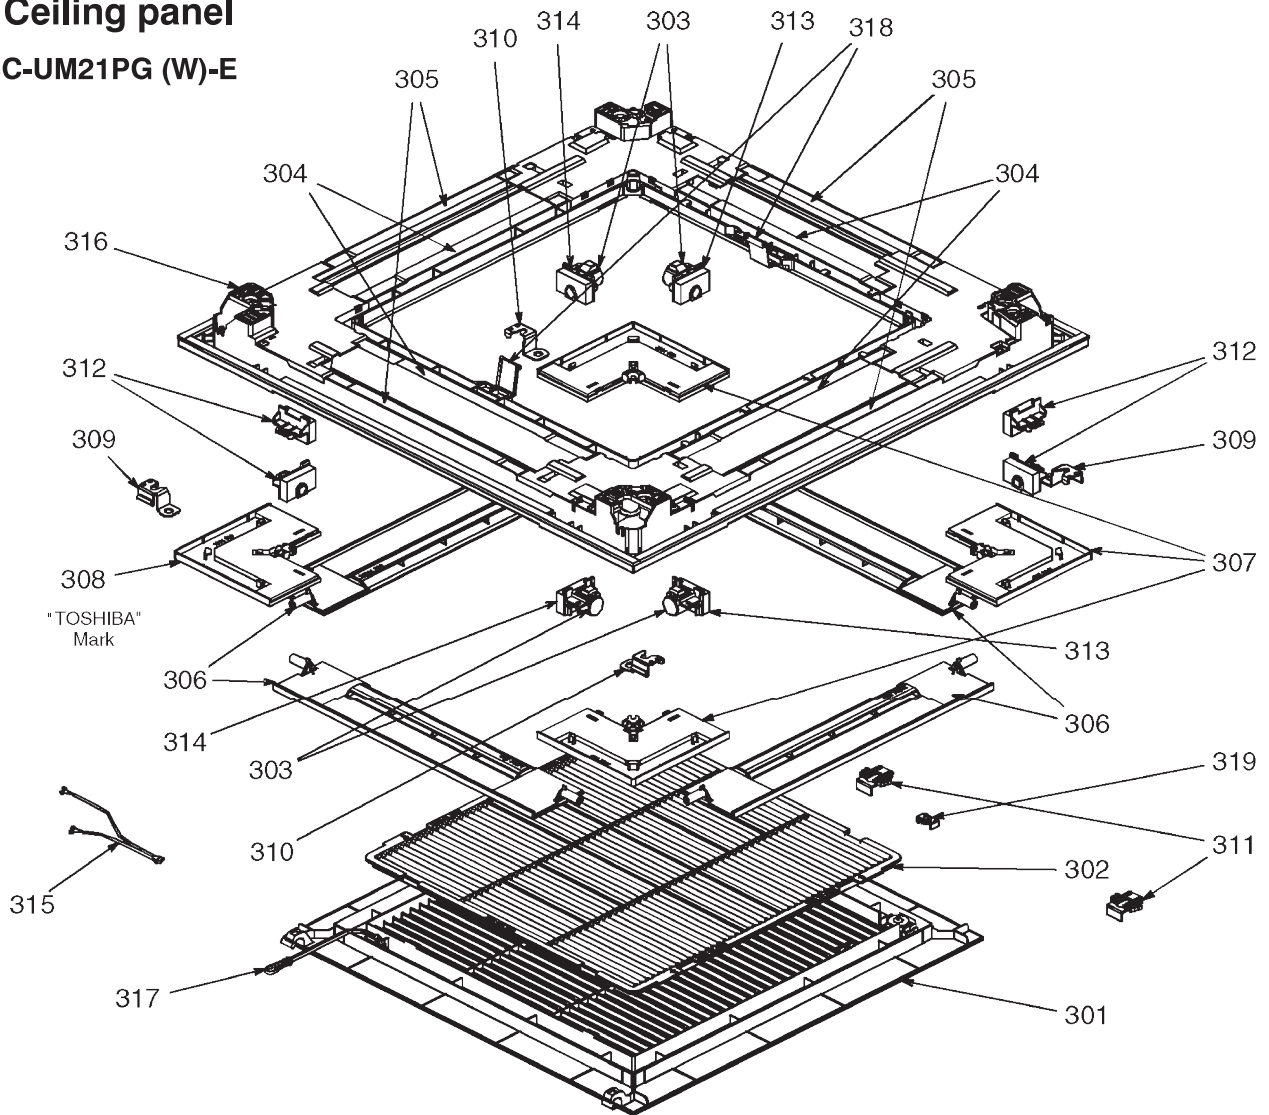

◆ Ceiling panel

RBC-UM21PG (W)-E

Location No.	Part No.	Description	Q'ty/Set RBC-UM21PG(W)-E
301	43109441	GRILLE, AIR INLET	1
302	43180361	AIR FILTER	1
303	4342D001	MOTOR, LOUVER, MSBPC20F04	4
304	43107296	OUTLET, AIR FORM	4
305	43107297	OUTLET, AIR FORM	4
306	43122166	LOUVER ASSY	4
307	4310A142	COVER, PANEL ASSY	3
308	4310A143	COVER, PANEL ASSY	1
309	43107298	PLATE, FIX PANEL (A)	2
310	43107299	PLATE, FIX PANEL (B)	2
311	43107300	HOOK	2
312	43107301	CAP, AXIS	4
313	43107302	FIX, MOTOR ASSY	2
314	43107303	FIX, MOTOR ASSY	2
315	43160664	LEAD, MOTOR	1
316	4310A144	PANEL, HINS ASSY	1
317	43419022	STRING	1
318	43107304	HANGER	2
319	43107305	FIX, GRILLE	1